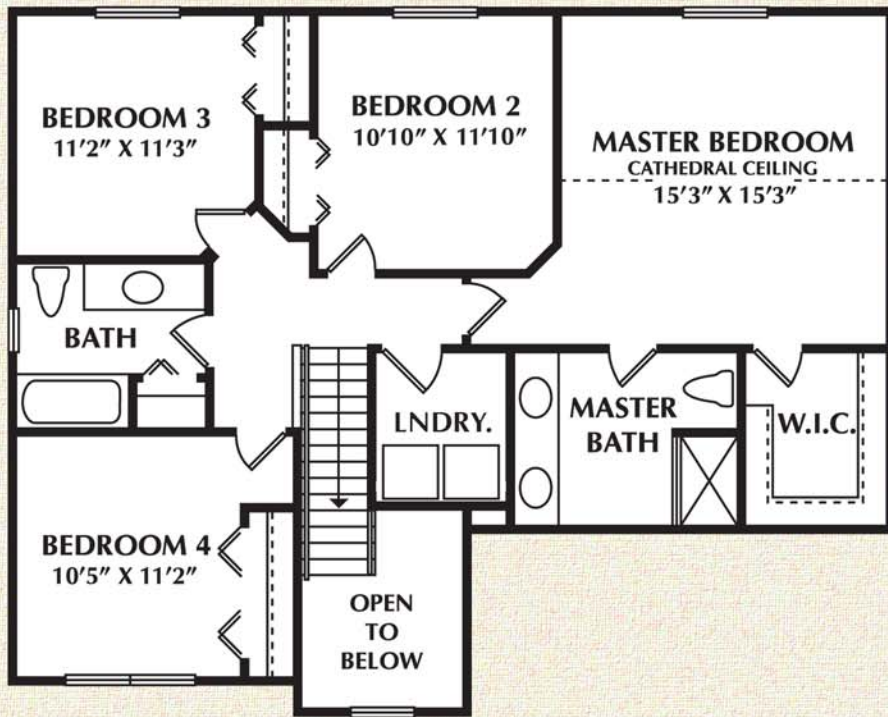

BROOKFIELD II

SECOND FLOOR PLAN

FIRST FLOOR PLAN

SQUARE FOOTAGE
 FIRST FLOOR: 1,050 SQ. FT.
 SECOND FLOOR: 1,162 SQ. FT.
 TOTAL: 2,212 SQ. FT.

ARTIST RENDERINGS AND FLOOR PLANS ARE FOR ILLUSTRATION PURPOSES ONLY AND ARE SUBJECT TO CHANGE. THESE PLANS ARE NOT TO BE REPRODUCED, CHANGED, OR COPIED IN ANY FORM OR MANNER WHATSOEVER.

WE RESERVE THE RIGHT TO MAKE CHANGES IN DESIGN, FEATURES AND OPTIONS WITHOUT NOTICE OR OBLIGATION. FLOOR PLAN DIMENSIONS AND SQUARE FOOTAGES ARE APPROXIMATE. NOTE: PLANS WILL VARY PER ELEVATION.

© 2014 MJC Companies®