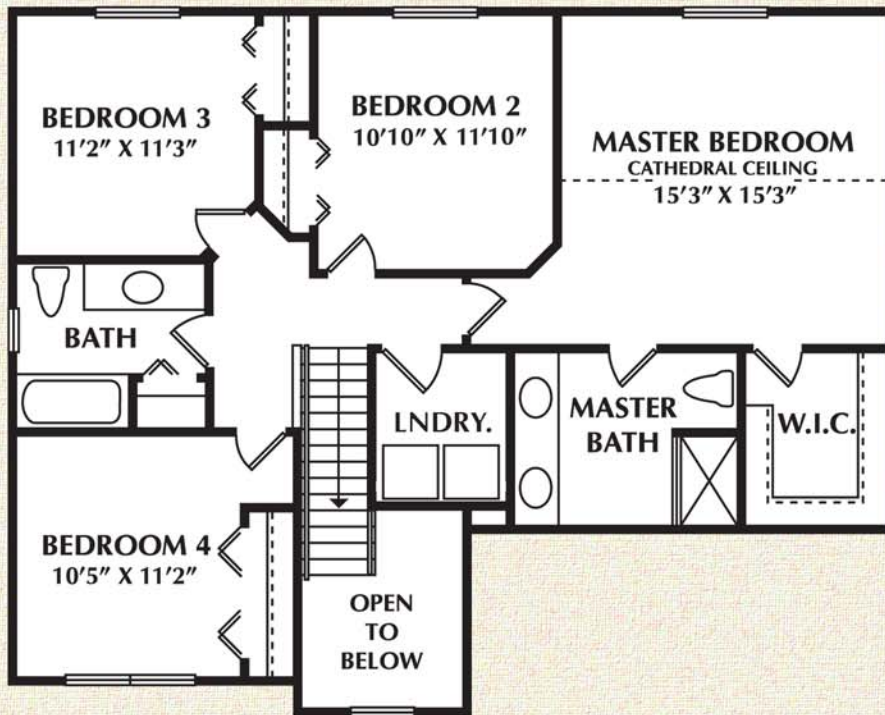

BROOKFIELD II

SECOND FLOOR PLAN

FIRST FLOOR PLAN

SQUARE FOOTAGE
 FIRST FLOOR: 1,050 SQ. FT.
 SECOND FLOOR: 1,162 SQ. FT.
 TOTAL: 2,212 SQ. FT.

ARTIST RENDERINGS AND FLOOR PLANS ARE FOR ILLUSTRATION PURPOSES ONLY AND ARE SUBJECT TO CHANGE. THESE PLANS ARE NOT TO BE REPRODUCED, CHANGED, OR COPIED IN ANY FORM OR MANNER WHATSOEVER.

WE RESERVE THE RIGHT TO MAKE CHANGES IN DESIGN, FEATURES AND OPTIONS WITHOUT NOTICE OR OBLIGATION. FLOOR PLAN DIMENSIONS AND SQUARE FOOTAGES ARE APPROXIMATE. NOTE: PLANS WILL VARY PER ELEVATION.

© 2014 MJC Companies®