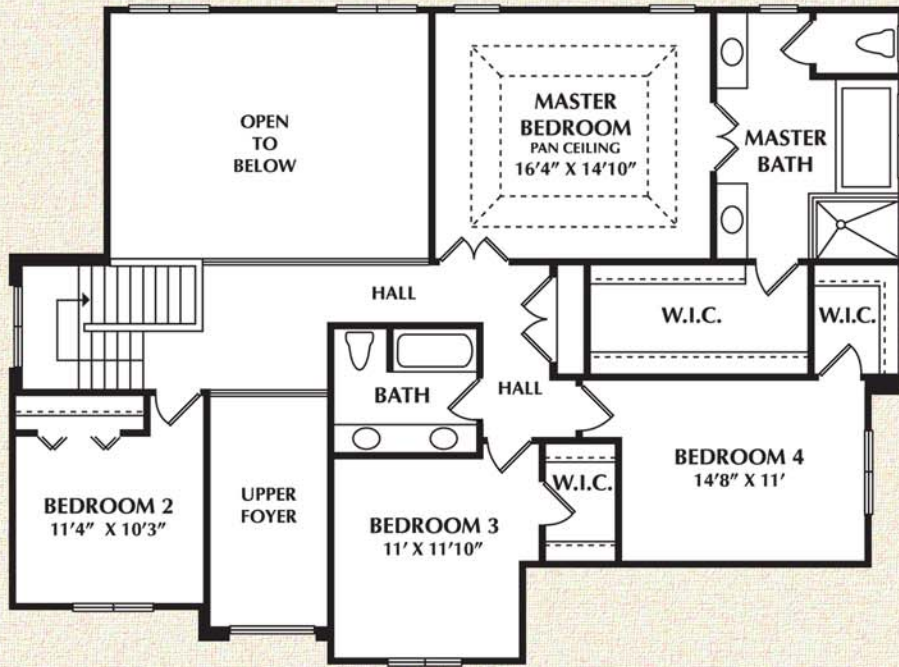

CENTURY MANOR

SECOND FLOOR PLAN

FIRST FLOOR PLAN

SQUARE FOOTAGE
 FIRST FLOOR: 1,646 SQ. FT.
 SECOND FLOOR: 1,382 SQ. FT.
 TOTAL: 3,028 SQ. FT.

ARTIST RENDERINGS AND FLOOR PLANS ARE FOR ILLUSTRATION PURPOSES ONLY AND ARE SUBJECT TO CHANGE. THESE PLANS ARE NOT TO BE REPRODUCED, CHANGED, OR COPIED IN ANY FORM OR MANNER WHATSOEVER.
 WE RESERVE THE RIGHT TO MAKE CHANGES IN DESIGN, FEATURES AND OPTIONS WITHOUT NOTICE OR OBLIGATION. FLOOR PLAN DIMENSIONS AND SQUARE FOOTAGES ARE APPROXIMATE. NOTE: PLANS WILL VARY PER ELEVATION.