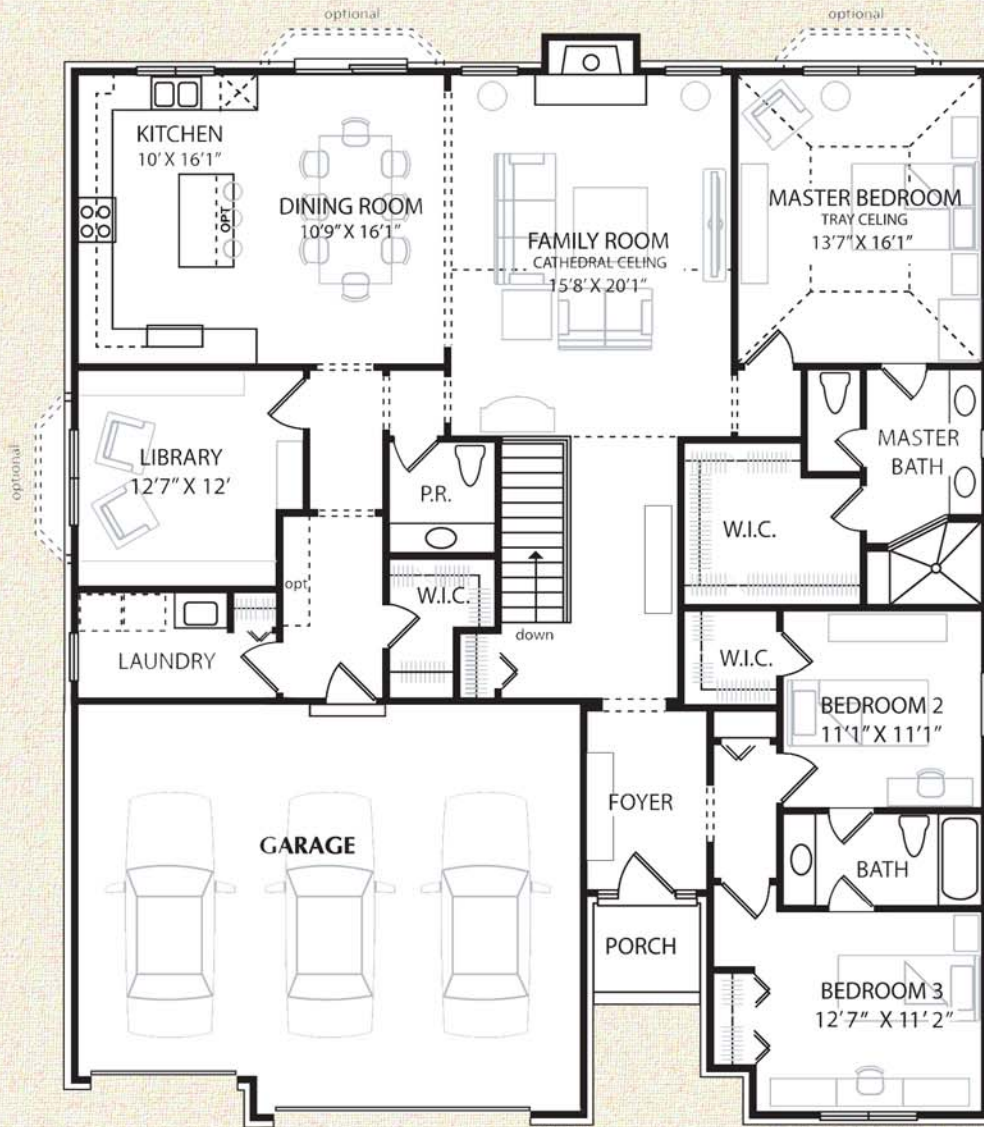

CHARLOTTE

OPT. MASTER BATH

SQUARE FOOTAGE
TOTAL: 2,292 SQ. FT.

51'-8" X 59'-0" FOOTPRINT
9'-0" 1ST FLOOR HEIGHT

FIRST FLOOR PLAN

ARTIST RENDERINGS AND FLOOR PLANS ARE FOR ILLUSTRATION PURPOSES ONLY AND ARE SUBJECT TO CHANGE. THESE PLANS ARE NOT TO BE REPRODUCED, CHANGED, OR COPIED IN ANY FORM OR MANNER WHATSOEVER.

WE RESERVE THE RIGHT TO MAKE CHANGES IN DESIGN, FEATURES AND OPTIONS WITHOUT NOTICE OR OBLIGATION. FLOOR PLAN DIMENSIONS AND SQUARE FOOTAGES ARE APPROXIMATE. NOTE: PLANS WILL VARY PER ELEVATION.

© 2015 MJC Companies®