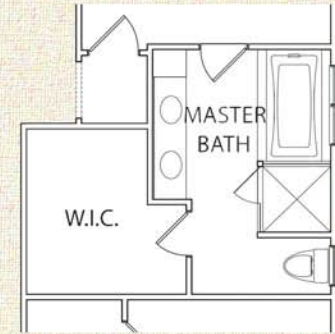

CHARLOTTE

OPT. MASTER BATH

SQUARE FOOTAGE
TOTAL: 2,292 SQ. FT.

51'-8" X 59'-0" FOOTPRINT
9'-0" 1ST FLOOR HEIGHT

FIRST FLOOR PLAN

ARTIST RENDERINGS AND FLOOR PLANS ARE FOR ILLUSTRATION PURPOSES ONLY AND ARE SUBJECT TO CHANGE. THESE PLANS ARE NOT TO BE REPRODUCED, CHANGED, OR COPIED IN ANY FORM OR MANNER WHATSOEVER.

WE RESERVE THE RIGHT TO MAKE CHANGES IN DESIGN, FEATURES AND OPTIONS WITHOUT NOTICE OR OBLIGATION. FLOOR PLAN DIMENSIONS AND SQUARE FOOTAGES ARE APPROXIMATE. NOTE: PLANS WILL VARY PER ELEVATION.

© 2015 MJC Companies®