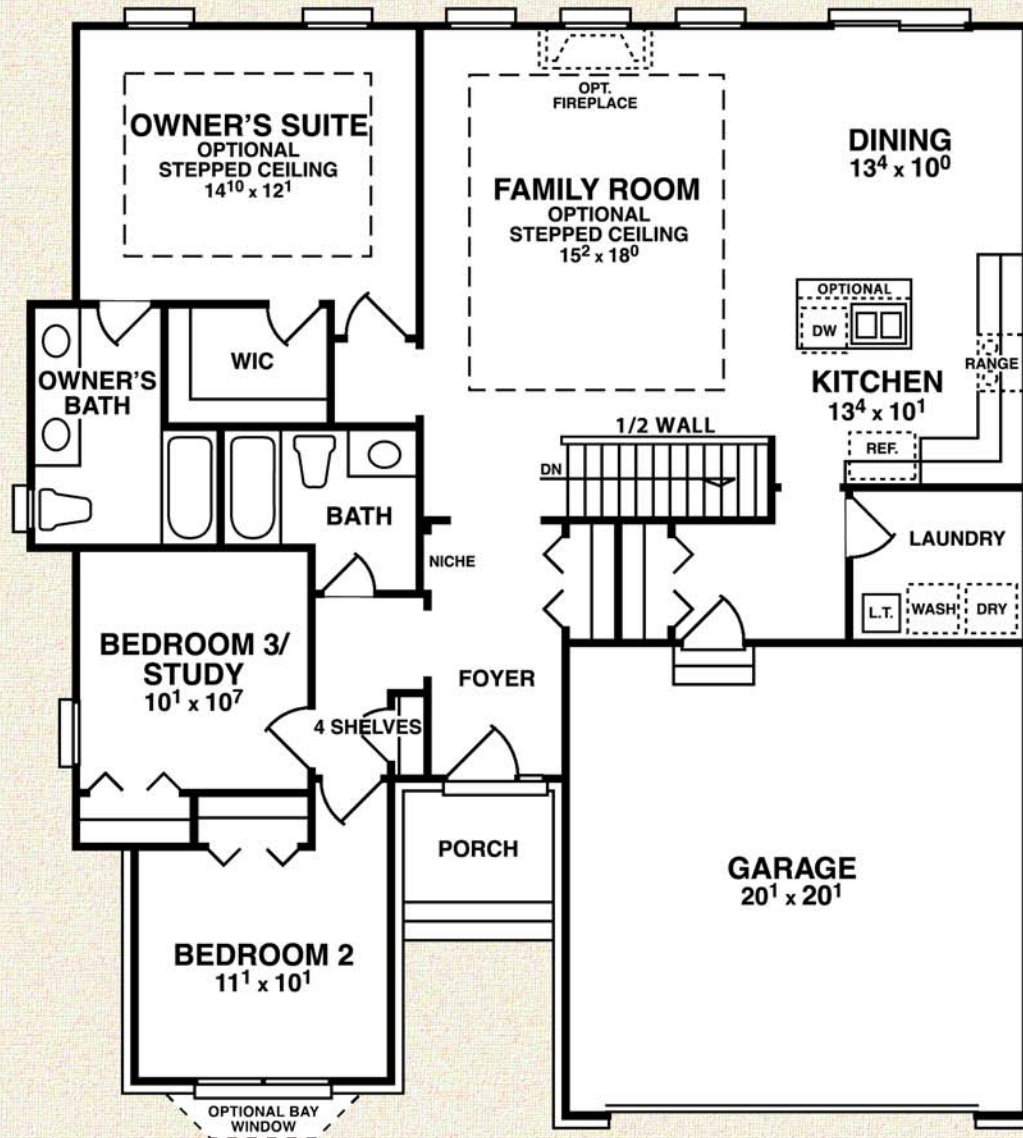

CYPRESS

FIRST FLOOR PLAN

SQUARE FOOTAGE
TOTAL: 1,538 SQ. FT.

43'-0" X 49'-3" FOOTPRINT
9'-0" FIRST FLOOR HEIGHT

ARTIST RENDERINGS AND FLOOR PLANS ARE FOR ILLUSTRATION PURPOSES ONLY AND ARE SUBJECT TO CHANGE. THESE PLANS ARE NOT TO BE REPRODUCED, CHANGED, OR COPIED IN ANY FORM OR MANNER WHATSOEVER.
WE RESERVE THE RIGHT TO MAKE CHANGES IN DESIGN, FEATURES AND OPTIONS WITHOUT NOTICE OR OBLIGATION. FLOOR PLAN DIMENSIONS AND SQUARE FOOTAGES ARE APPROXIMATE. NOTE: PLANS WILL VARY PER ELEVATION.