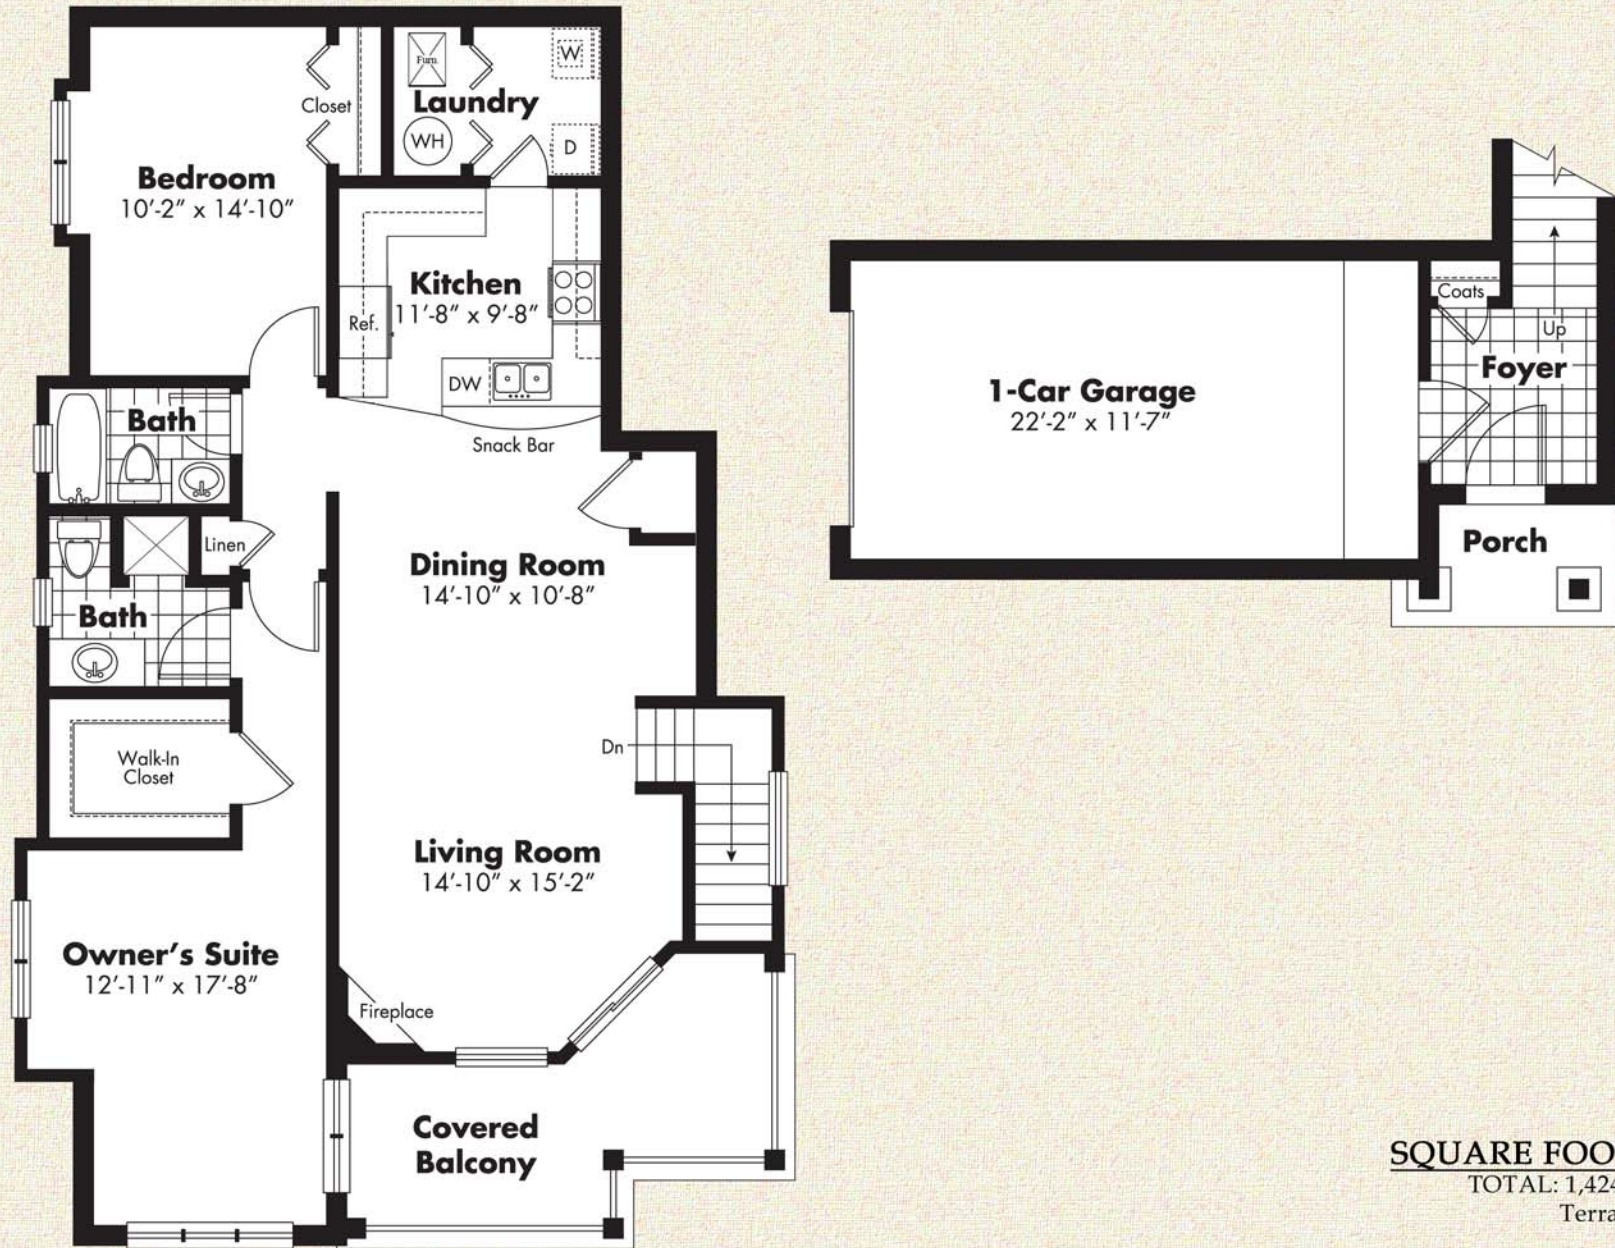

HICKORY

SQUARE FOOTAGE
TOTAL: 1,424 SQ. FT.
Terrace Level

ARTIST RENDERINGS AND FLOOR PLANS ARE FOR ILLUSTRATION PURPOSES ONLY AND ARE SUBJECT TO CHANGE. THESE PLANS ARE NOT TO BE REPRODUCED, CHANGED, OR COPIED IN ANY FORM OR MANNER WHATSOEVER.

WE RESERVE THE RIGHT TO MAKE CHANGES IN DESIGN, FEATURES AND OPTIONS WITHOUT NOTICE OR OBLIGATION. FLOOR PLAN DIMENSIONS AND SQUARE FOOTAGES ARE APPROXIMATE. NOTE: PLANS WILL VARY PER ELEVATION.

© 2014 MJC Companies®