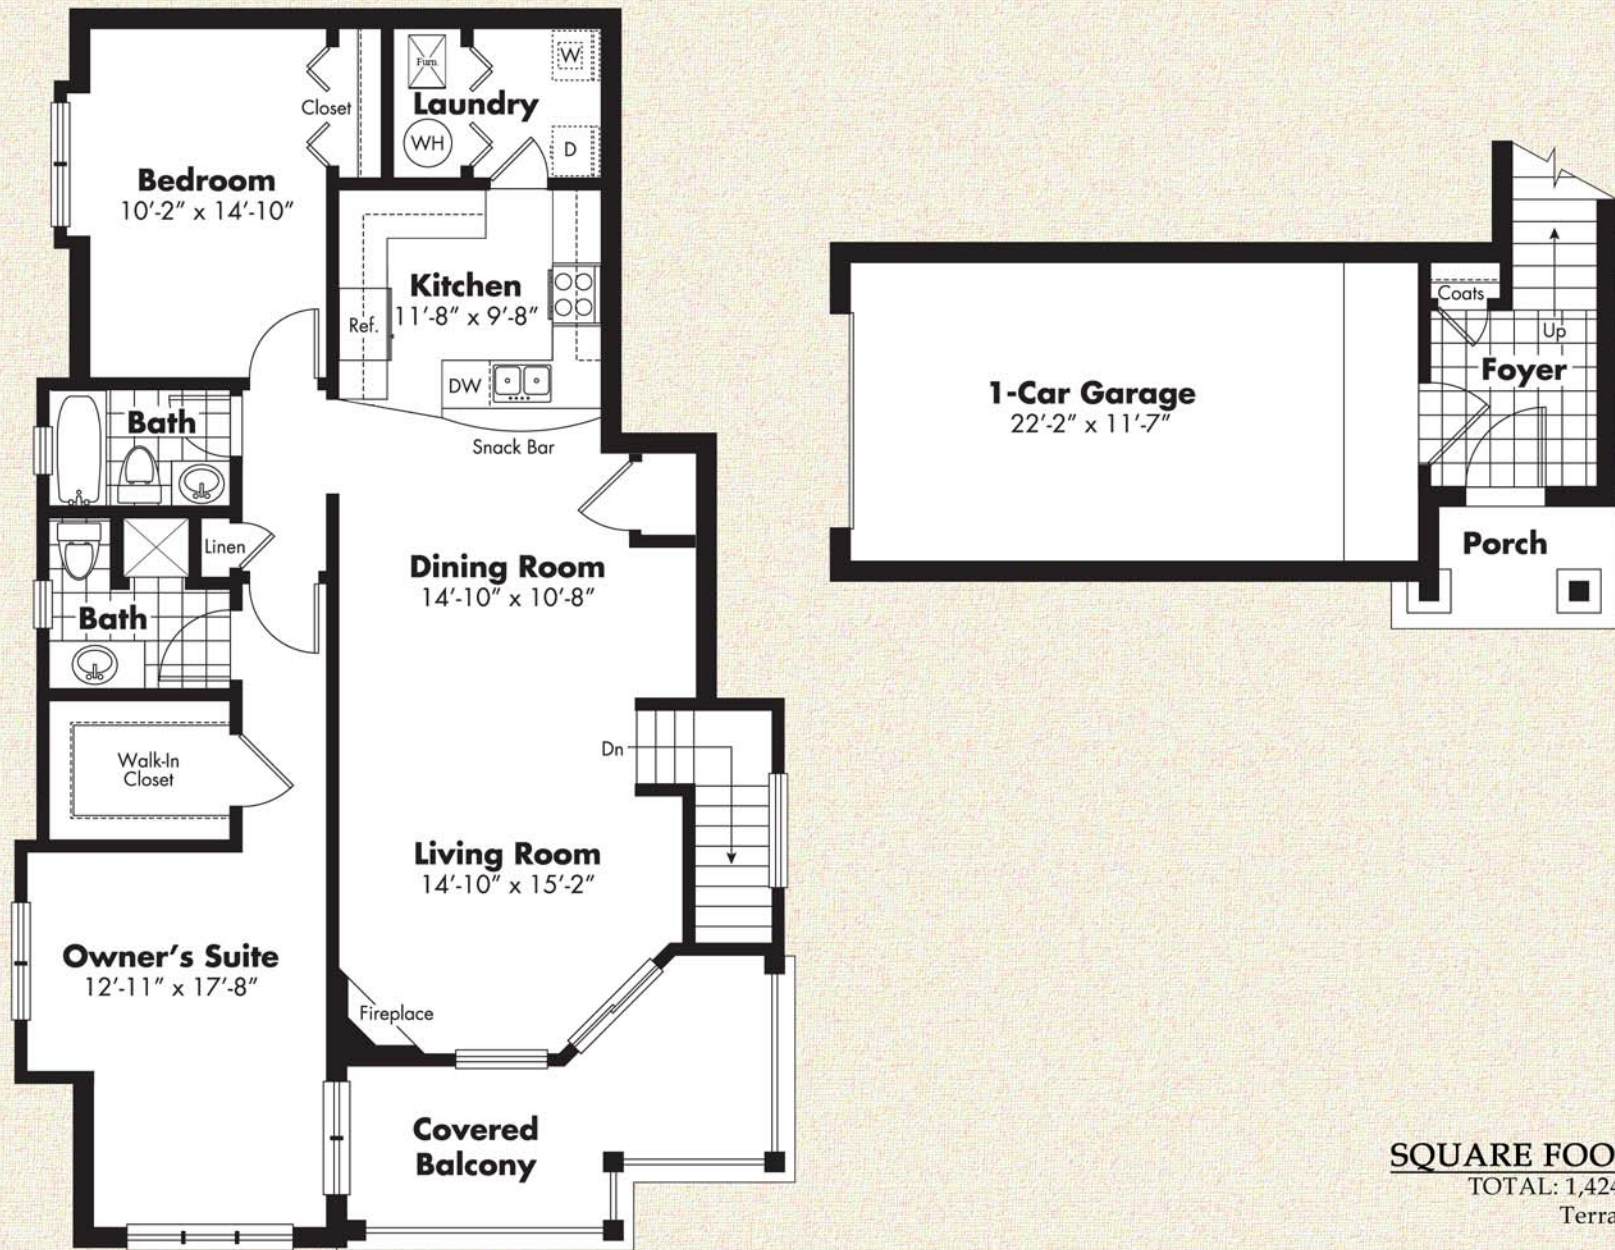

HICKORY

SQUARE FOOTAGE
TOTAL: 1,424 SQ. FT.
Terrace Level

ARTIST RENDERINGS AND FLOOR PLANS ARE FOR ILLUSTRATION PURPOSES ONLY AND ARE SUBJECT TO CHANGE. THESE PLANS ARE NOT TO BE REPRODUCED, CHANGED, OR COPIED IN ANY FORM OR MANNER WHATSOEVER.

WE RESERVE THE RIGHT TO MAKE CHANGES IN DESIGN, FEATURES AND OPTIONS WITHOUT NOTICE OR OBLIGATION. FLOOR PLAN DIMENSIONS AND SQUARE FOOTAGES ARE APPROXIMATE. NOTE: PLANS WILL VARY PER ELEVATION.

© 2014 MJC Companies®