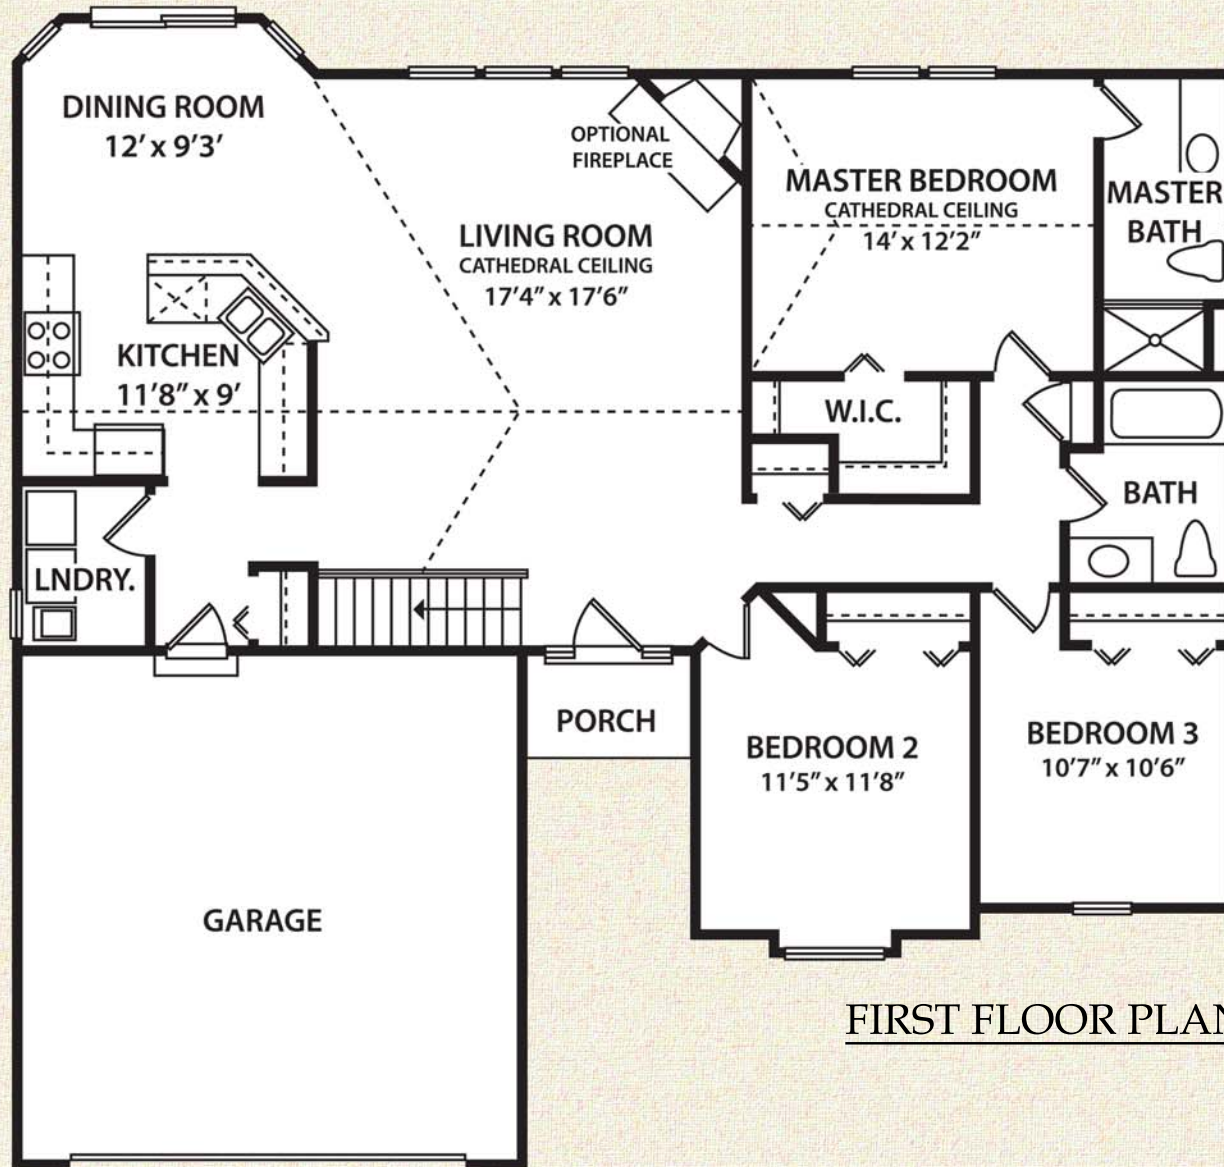

VILLAGER

FIRST FLOOR PLAN

SQUARE FOOTAGE
TOTAL: 1,473 SQ. FT.

ARTIST RENDERINGS AND FLOOR PLANS ARE FOR ILLUSTRATION PURPOSES ONLY AND ARE SUBJECT TO CHANGE. THESE PLANS ARE NOT TO BE REPRODUCED, CHANGED, OR COPIED IN ANY FORM OR MANNER WHATSOEVER.

WE RESERVE THE RIGHT TO MAKE CHANGES IN DESIGN, FEATURES AND OPTIONS WITHOUT NOTICE OR OBLIGATION. FLOOR PLAN DIMENSIONS AND SQUARE FOOTAGES ARE APPROXIMATE. NOTE: PLANS WILL VARY PER ELEVATION.

© 2015 MJC Companies®