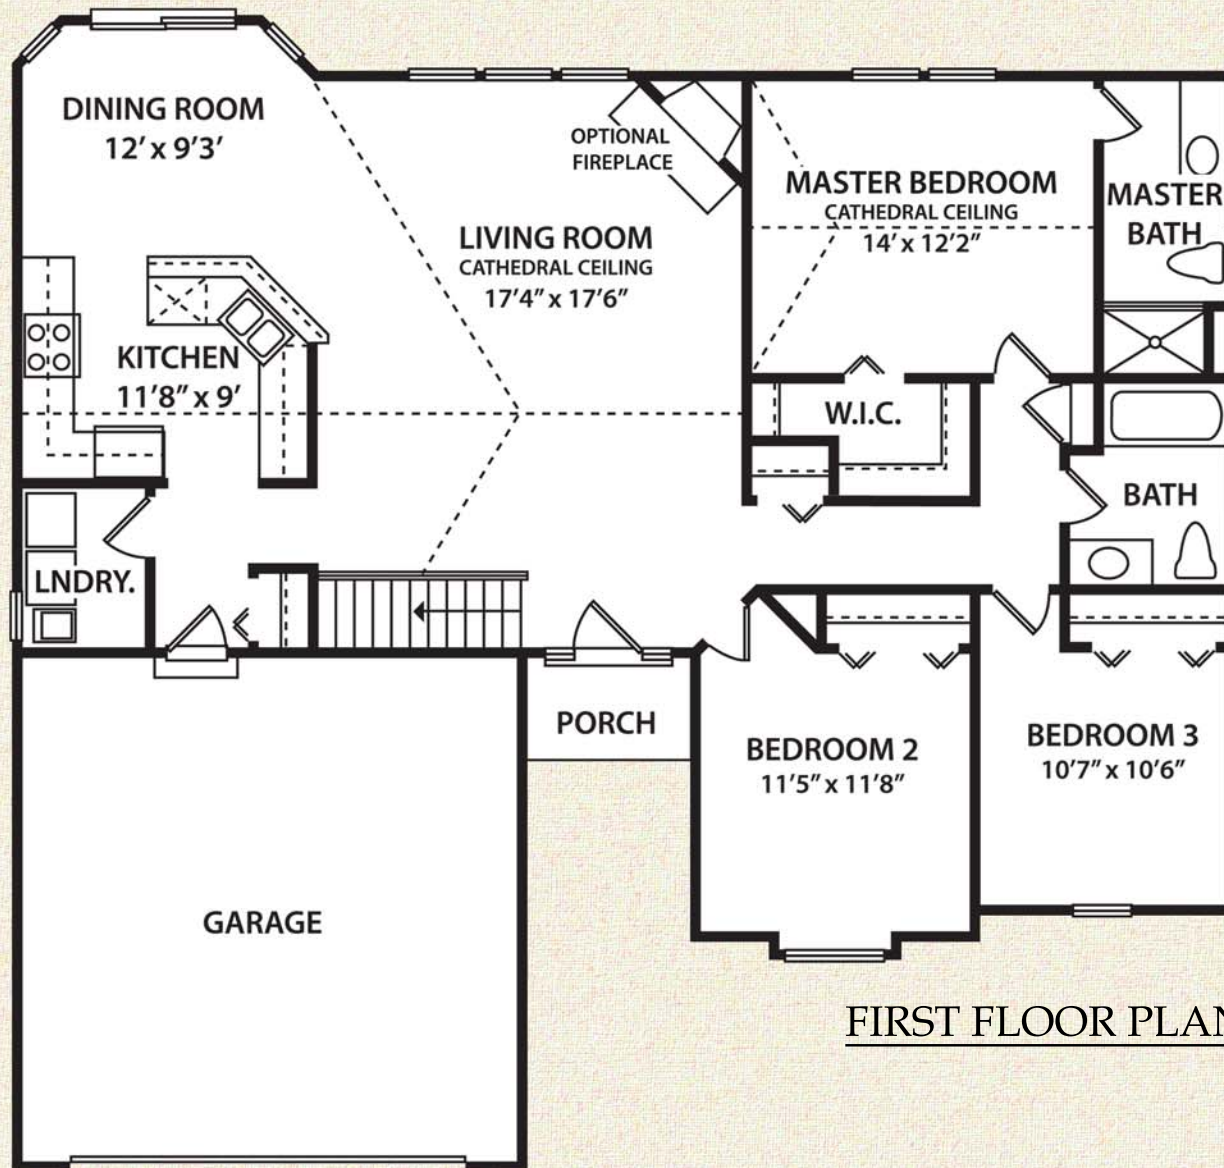

VILLAGER

FIRST FLOOR PLAN

SQUARE FOOTAGE
TOTAL: 1,473 SQ. FT.

ARTIST RENDERINGS AND FLOOR PLANS ARE FOR ILLUSTRATION PURPOSES ONLY AND ARE SUBJECT TO CHANGE. THESE PLANS ARE NOT TO BE REPRODUCED, CHANGED, OR COPIED IN ANY FORM OR MANNER WHATSOEVER.

WE RESERVE THE RIGHT TO MAKE CHANGES IN DESIGN, FEATURES AND OPTIONS WITHOUT NOTICE OR OBLIGATION. FLOOR PLAN DIMENSIONS AND SQUARE FOOTAGES ARE APPROXIMATE. NOTE: PLANS WILL VARY PER ELEVATION.

© 2015 MJC Companies®