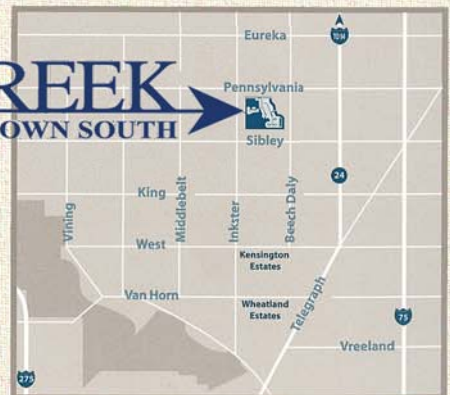

(734) 347-0645

www.mjccompanies.com

FOX CREEK
OF BROWNSTOWN SOUTH

Located south of Pennsylvania Road between Beech Daly and Inkster, Fox Creek of Brownstown South's 108 homesites are set within a lushly wooded area featuring abundant open space. Nearby amenities include relaxing at one of four Metroparks or numerous smaller parks, boating & fishing on Lake Erie, shopping at Southland Mall or making some new discovery at the Henry Ford or Historic Fort Wayne.