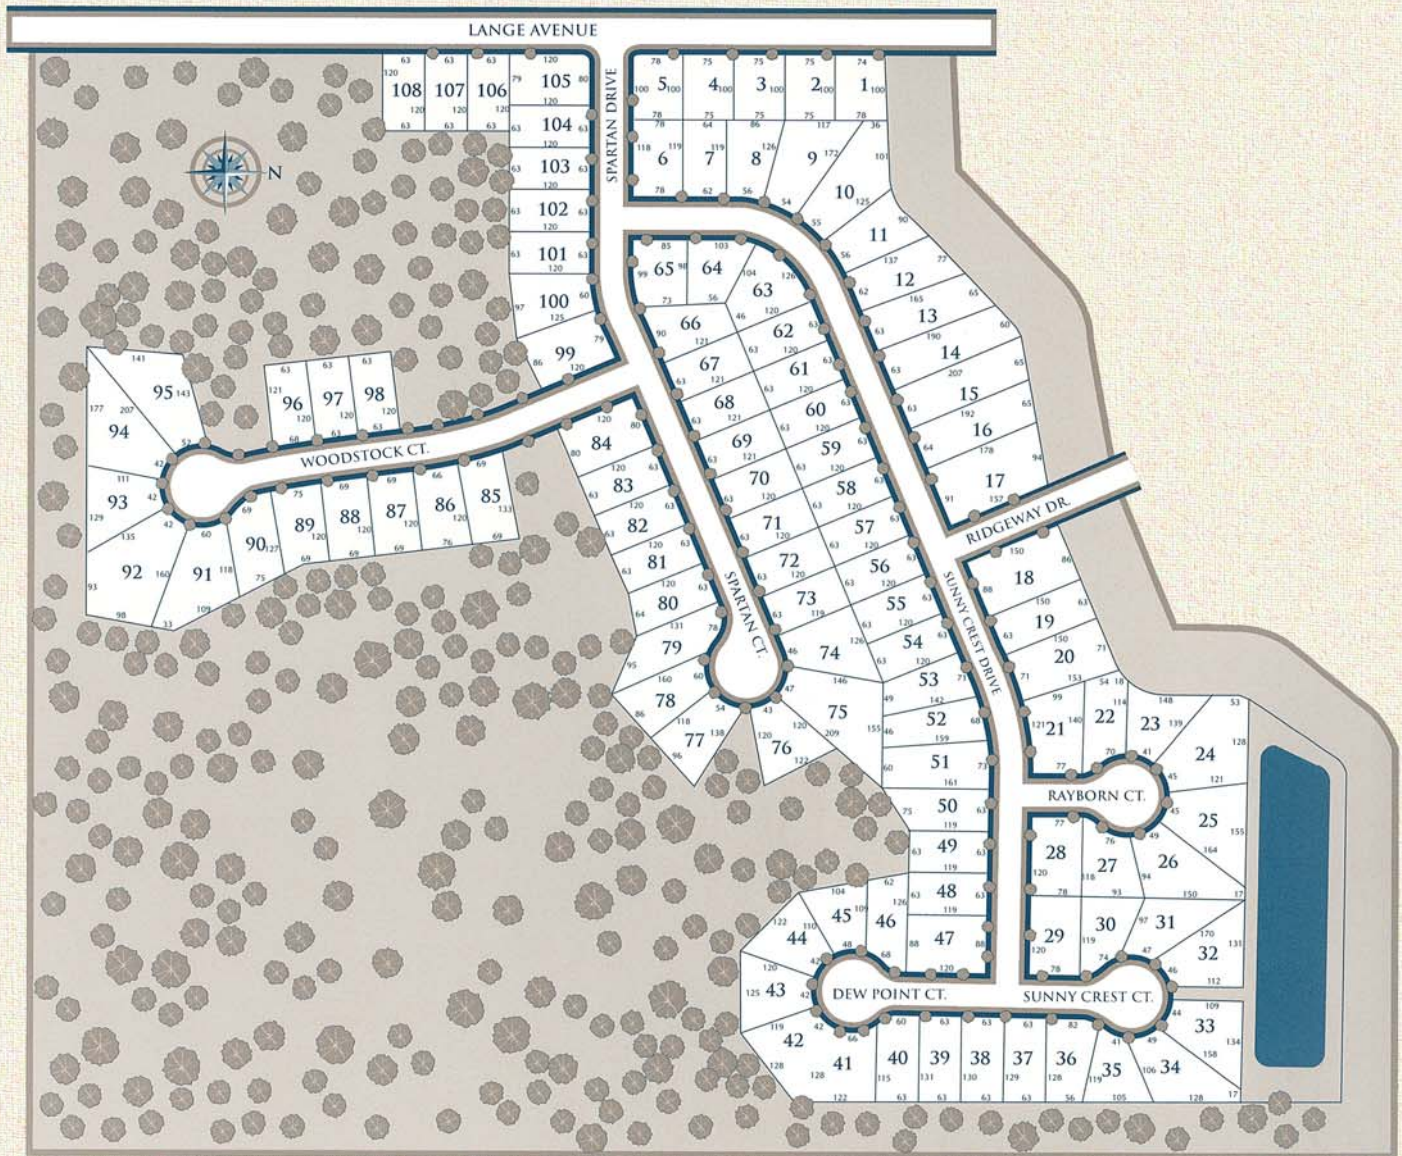

SITE PLAN

(734) 347-0645

www.mjccompanies.com

FOX CREEK
OF BROWNSTOWN SOUTH

Located south of Pennsylvania Road between Beech Daly and Inkster, Fox Creek of Brownstown South's 108 homesites are set within a lushly wooded area featuring abundant open space. Nearby amenities include relaxing at one of four Metroparks or numerous smaller parks, boating & fishing on Lake Erie, shopping at Southland Mall or making some new discovery at the Henry Ford or Historic Fort Wayne.

Revised 2/06/18