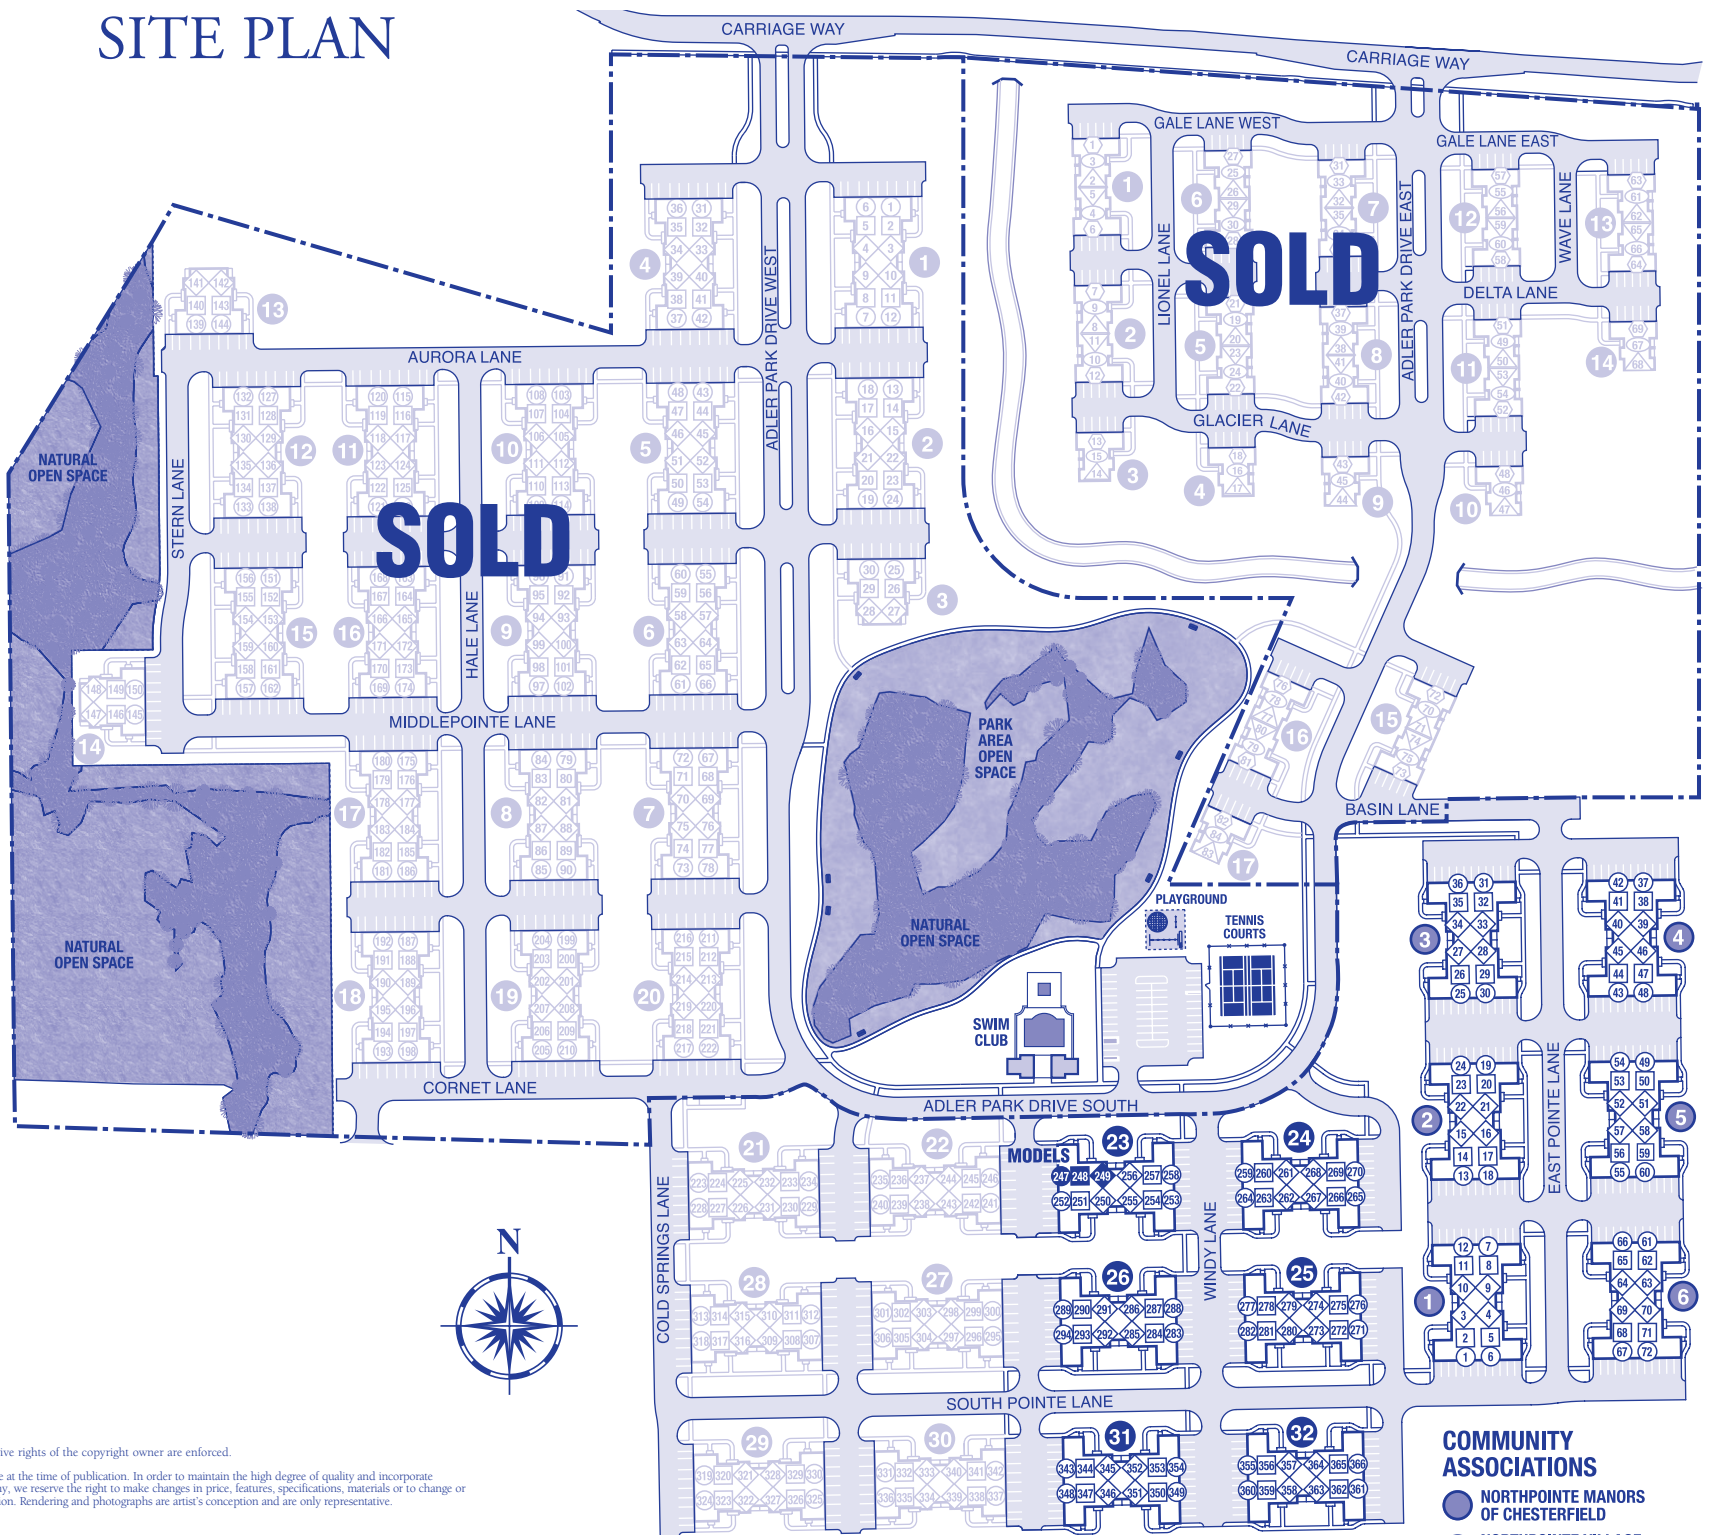

SITE PLAN

MANORS AT NORTH POINTE

Located on the east side of Gratiot, north of 23 Mile Rd.
(586) 421-2078

- ASHBURY II
- BUCKINGHAM II
- CHESTERFIELD III

1. ### COMMUNITY ASSOCIATIONS
2. NORTHPOINTE MANORS OF CHESTERFIELD
   - NORTHPOINTE VILLAGE OF CHESTERFIELD