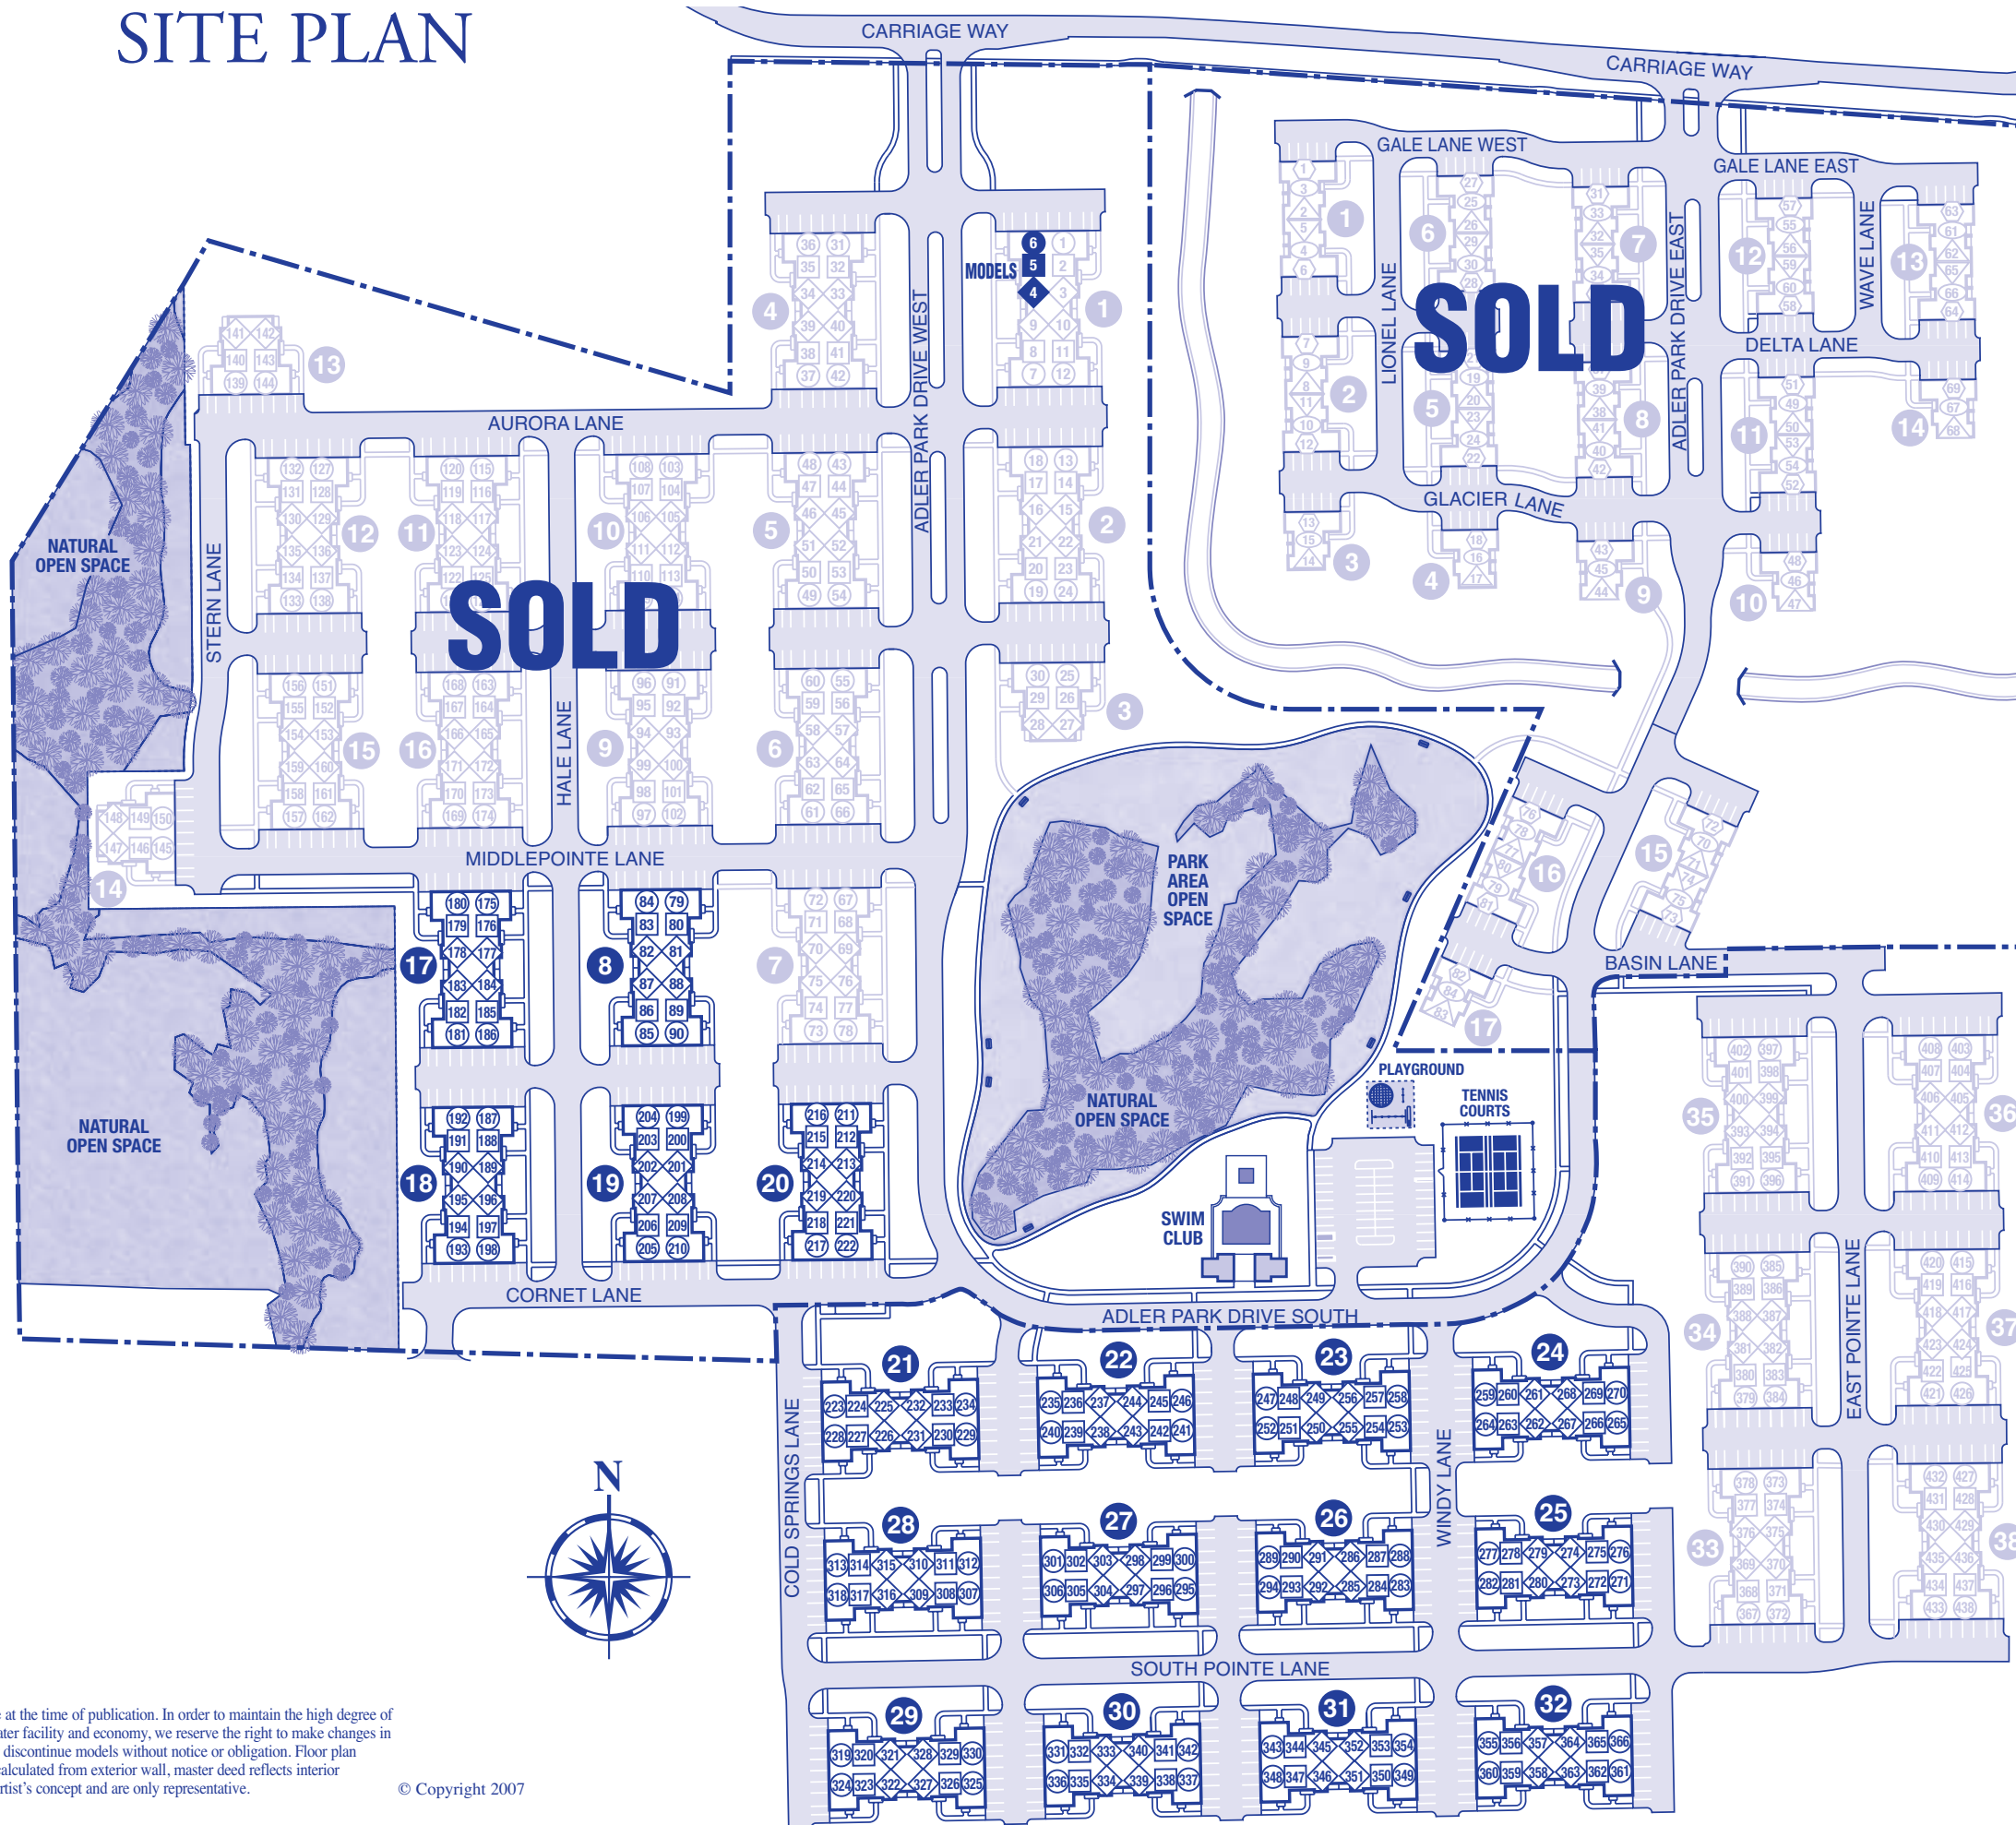

# SITE PLAN

Located on the east side of Gratiot, north of 23 Mile Rd.  
**586-421-2078**

- ◇ ALGONAC
- BROADMOOR
- CLAIRMONT

All information contained herein was accurate at the time of publication. In order to maintain the high degree of quality and incorporate management with greater facility and economy, we reserve the right to make changes in price, specifications, materials or to change or discontinue models without notice or obligation. Floor plan dimensions are approximate. Square footage calculated from exterior wall, master deed reflects interior dimensions. Renderings and illustrations are artist's concept and are only representative.

© Copyright 2007

INTERSTATE-94 SOUTHBOUND EXIT RAMP