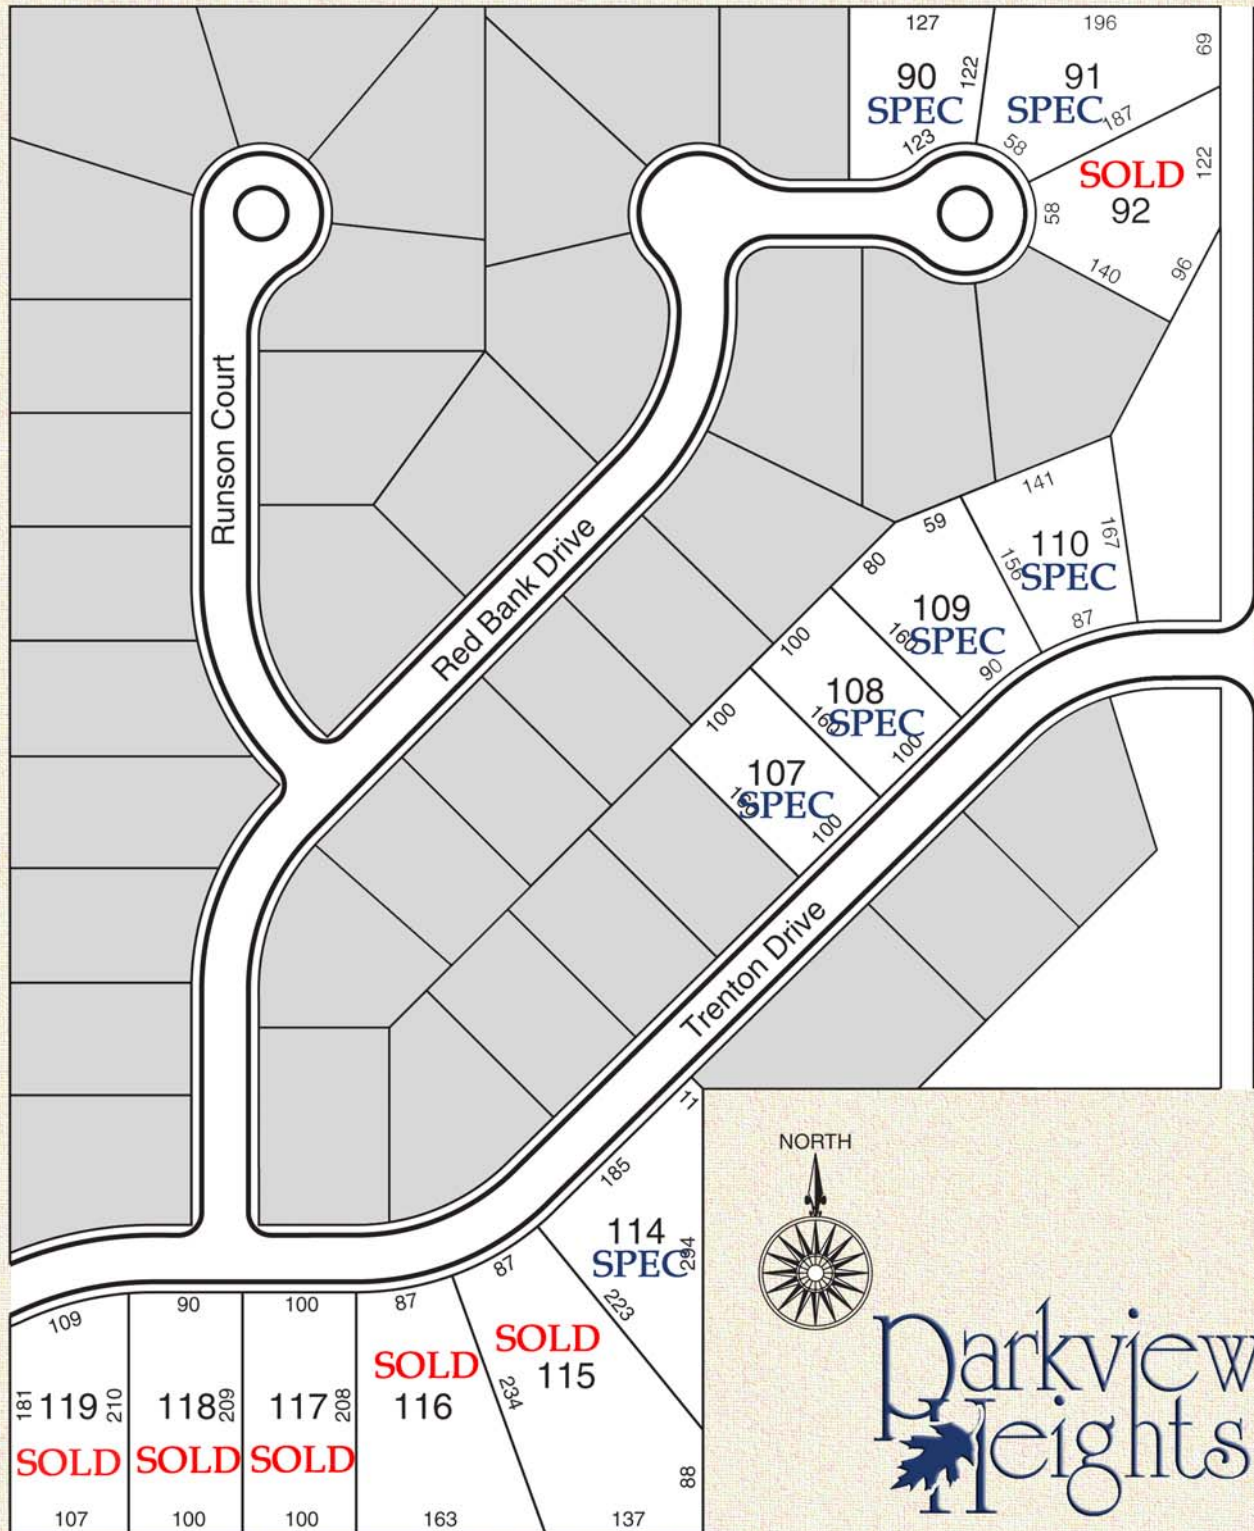

THE SITE

Parkview Heights

Located West off of Williams Lake Road,
 South of M-59 between Elizabeth Lake and
 Cooley Lake Roads
 (248) 668-8570
www.mjccompanies.com

2014 MJC Companies®
 All information contained herein was accurate at the time of publication. In order to maintain the high degree of quality and incorporate management with greater facility and economy, we reserve the right to make changes in price, specifications, materials or to change or discontinue models without notice or obligation. Floor plan dimensions are approximate. Square footage calculated from exterior wall, master deed reflects interior dimensions.