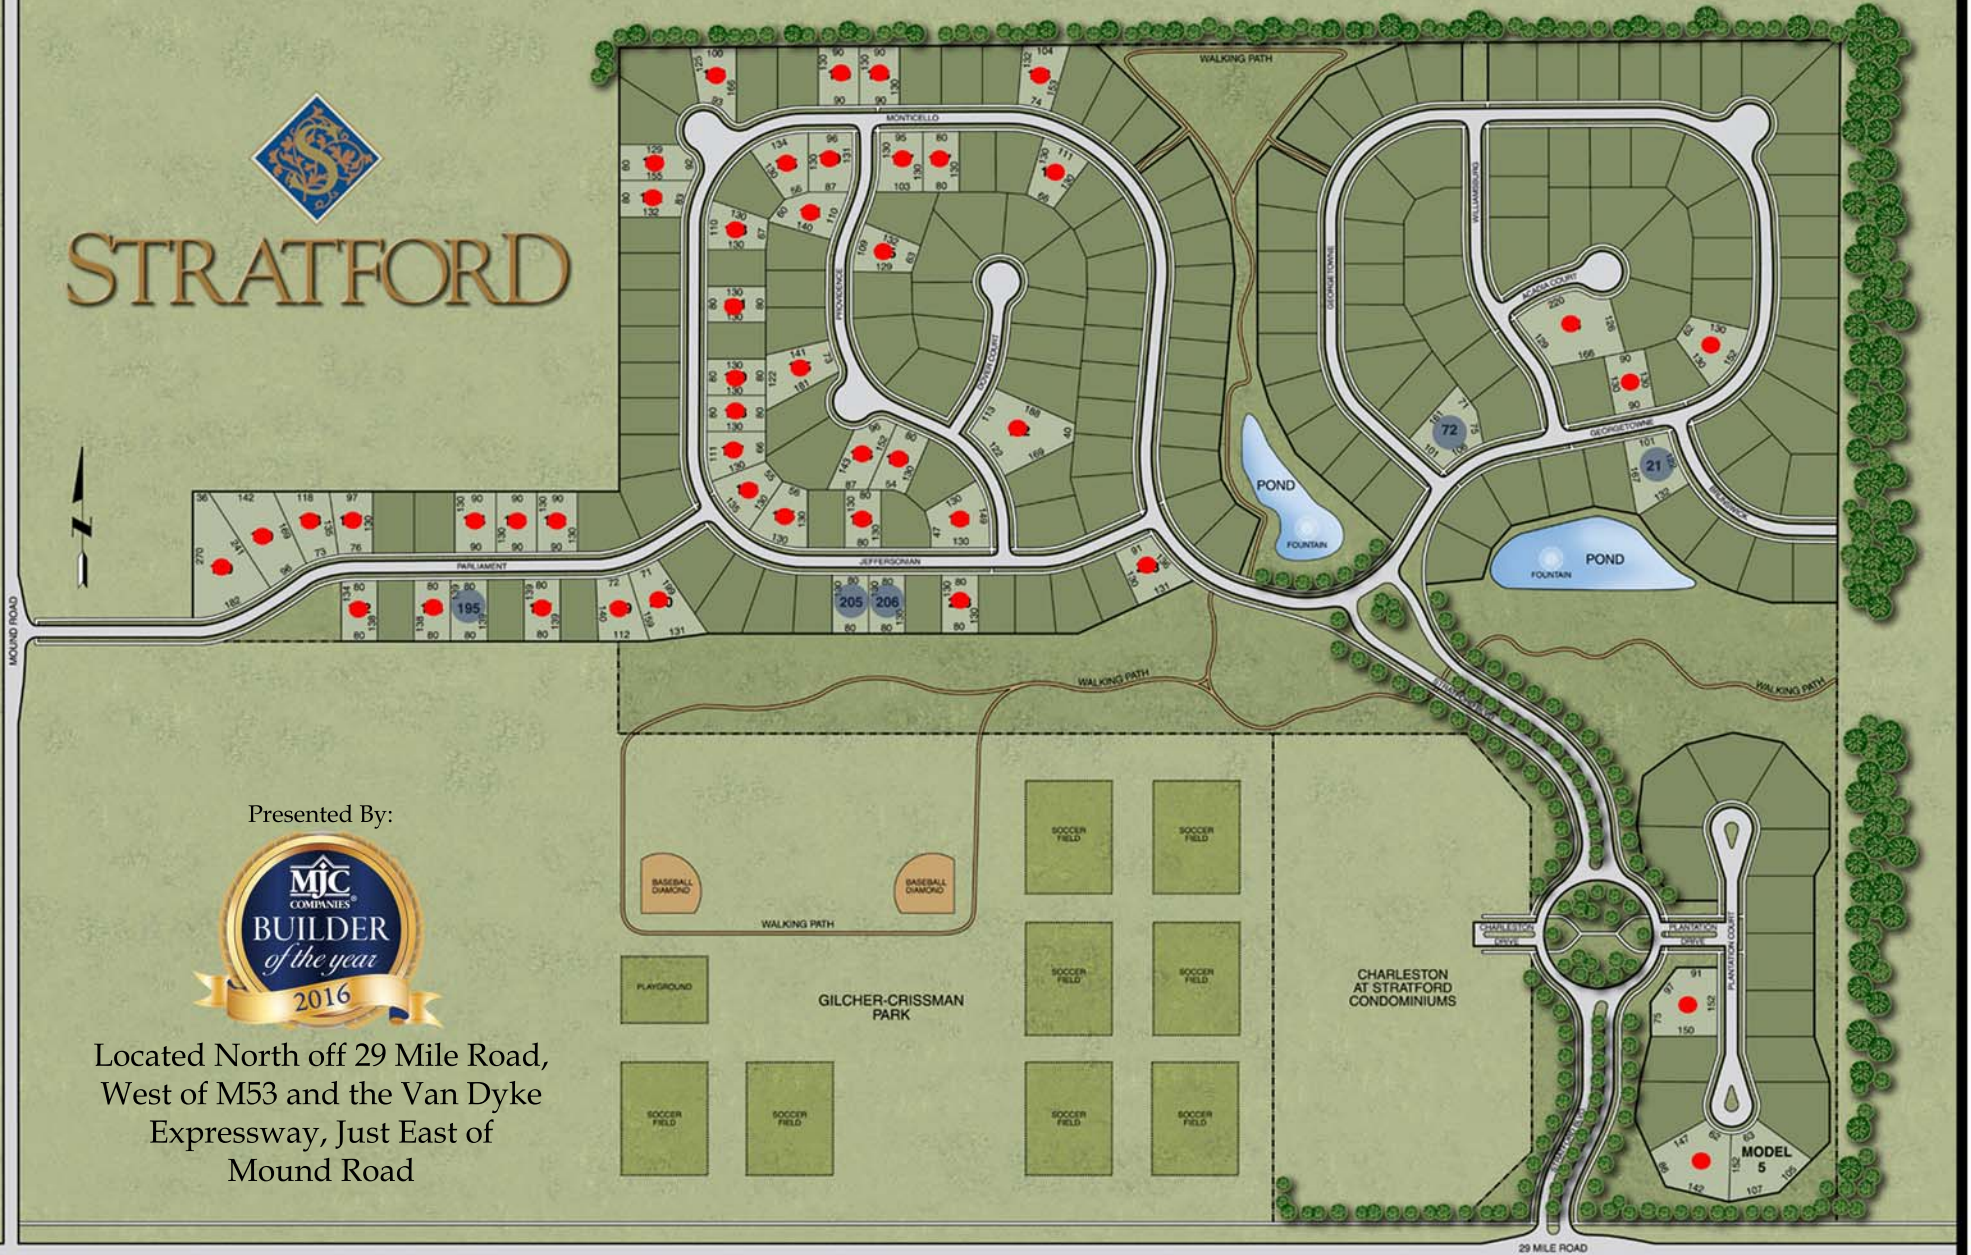

THE SITE

Presented By:

Located North off 29 Mile Road,
West of M53 and the Van Dyke
Expressway, Just East of
Mound Road

(586) 752-5096

www.mjccompanies.com