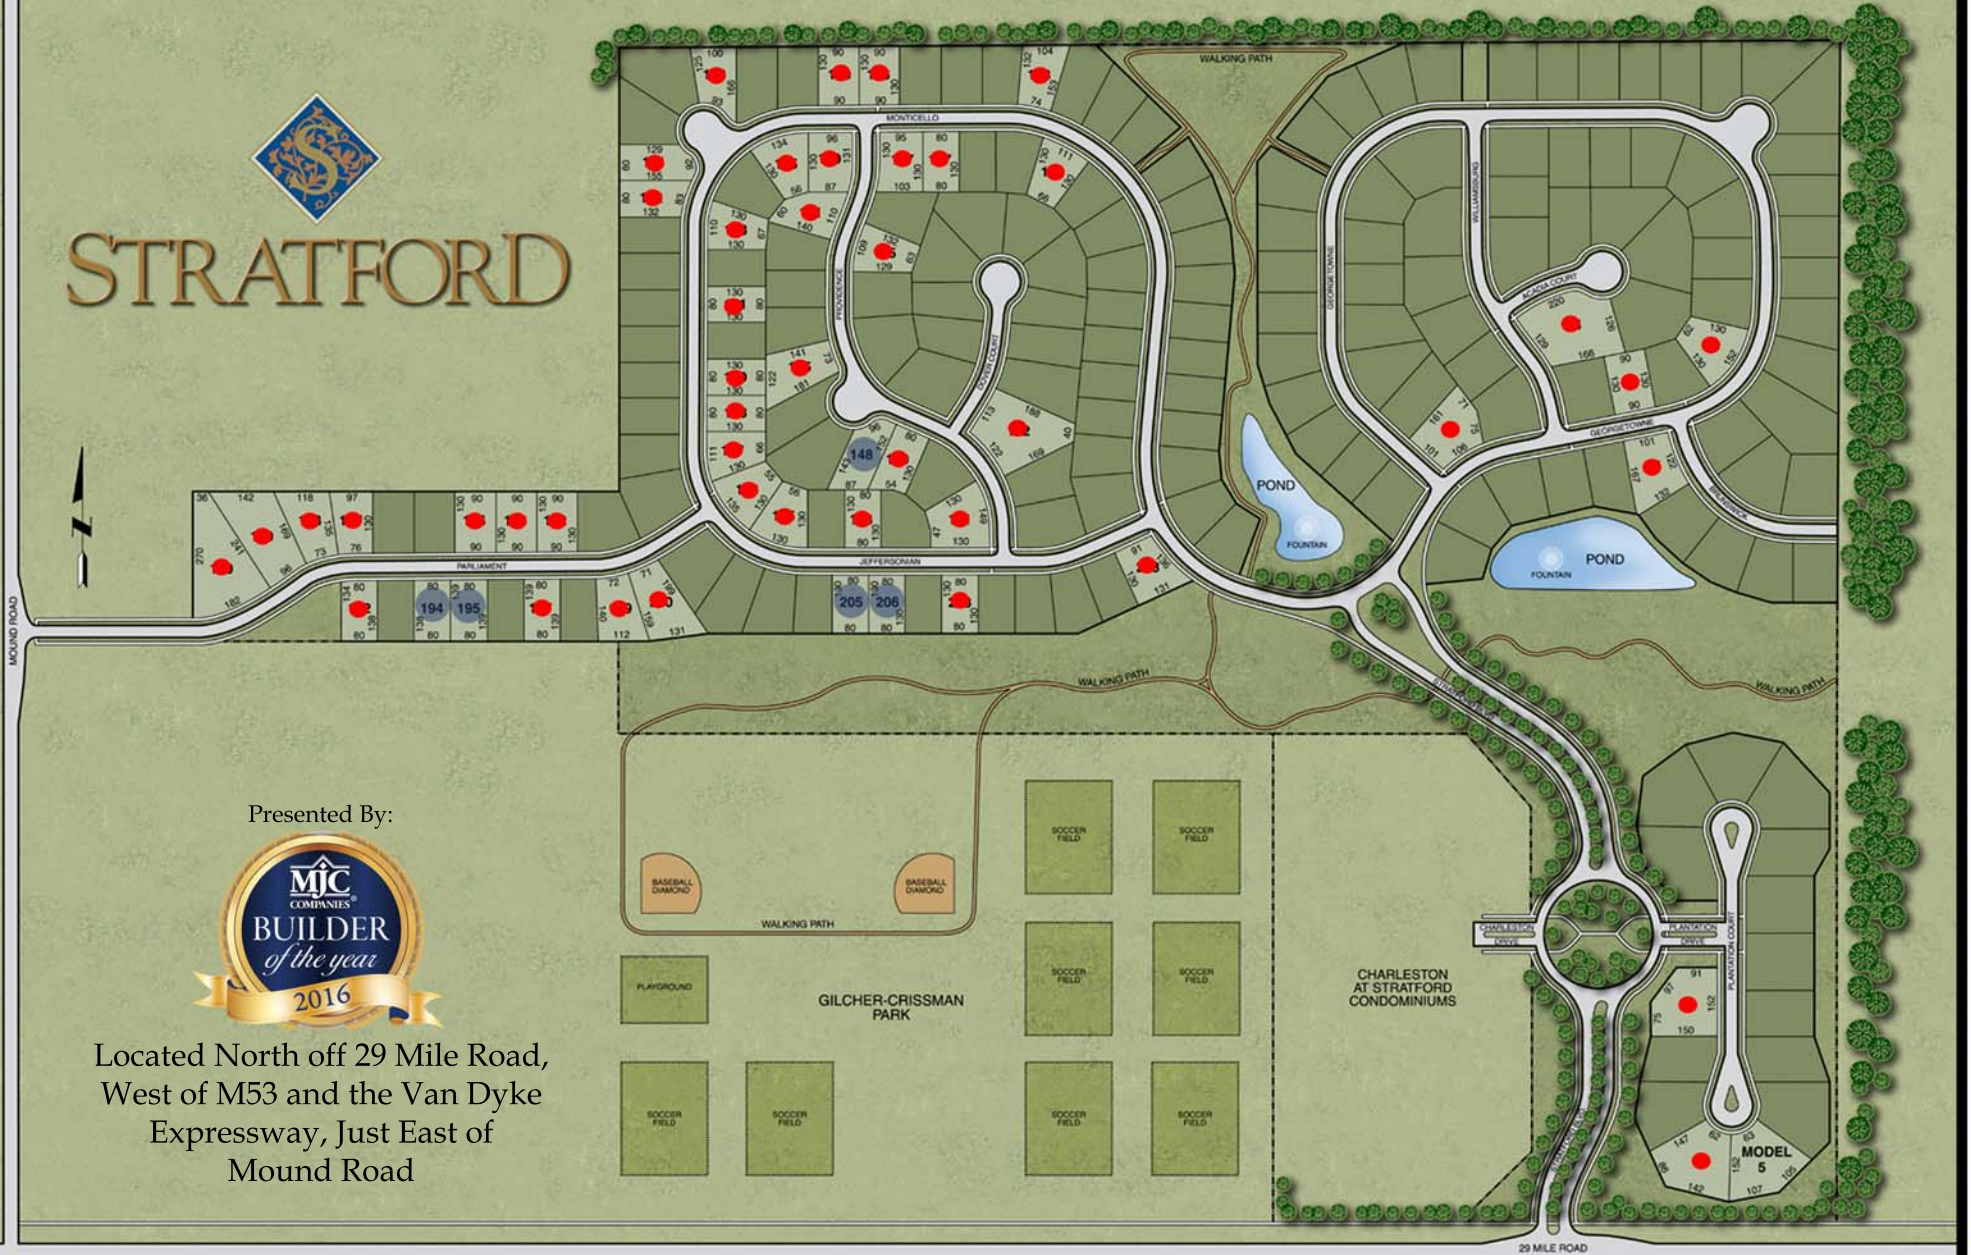

THE SITE

Presented By:

Located North off 29 Mile Road,
West of M53 and the Van Dyke
Expressway, Just East of
Mound Road

(586) 752-5096

www.mjccompanies.com