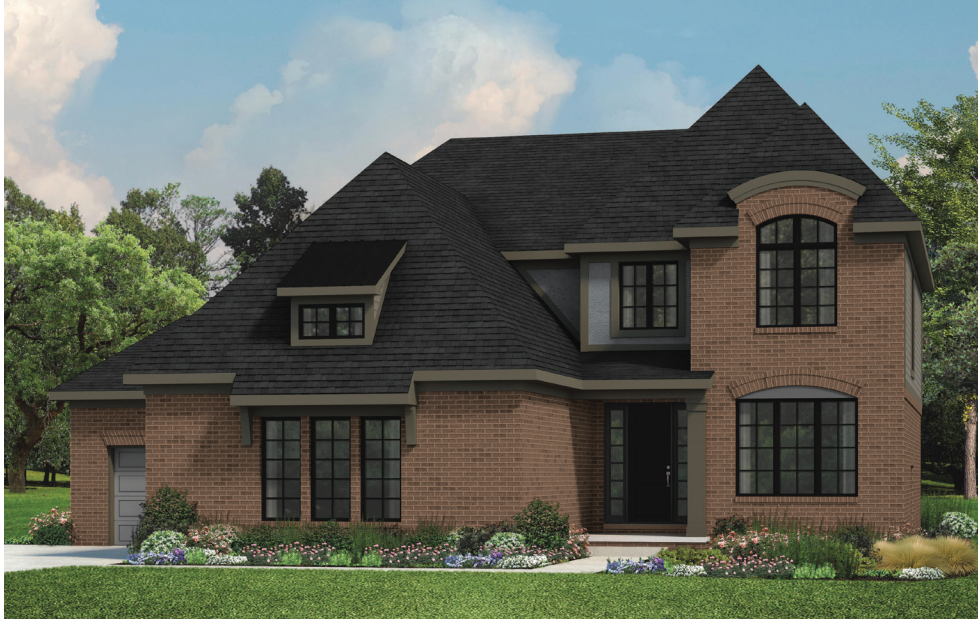

GRAND GALAXY

First Level	1,463 sf
Second Level	1,371 sf
Total	2,834 sf

Elevation A

The Grand Galaxy carries on the tradition of embracing the true size of its design. With the high tiered rooflines and sharp angles, this portrays a homeowner who appreciates sophistication and taste.

The Next Generation of Style

MJC homes are a lot like custom homes without the expense and added stress of starting with a blank canvas. Begin by browsing our newest collection of modern living designs and personalize the spaces that matter most to your family. Want a special style of cabinets and countertops? Unique flooring options? It's up to you. Personalize one of our award-winning home designs to your heart's content. Then sit back and watch your worry-free building experience unfold. Come explore your options to live better with MJC.

A Wide Choice of Elevations Creates a Varied and Appealing Streetscape in Your Neighborhood

Elevation B

Darker tones and varied rooflines, arched window details and a covered entry porch make this elevation a powerful reminder of the beauty of modern home architectural design.

Elevation C

The Grand Galaxy represents a unique fusion of classic architecture paired with charming French Country design. This delicate balance of a stately brick and stone facade, creates unmatched style and elegance.