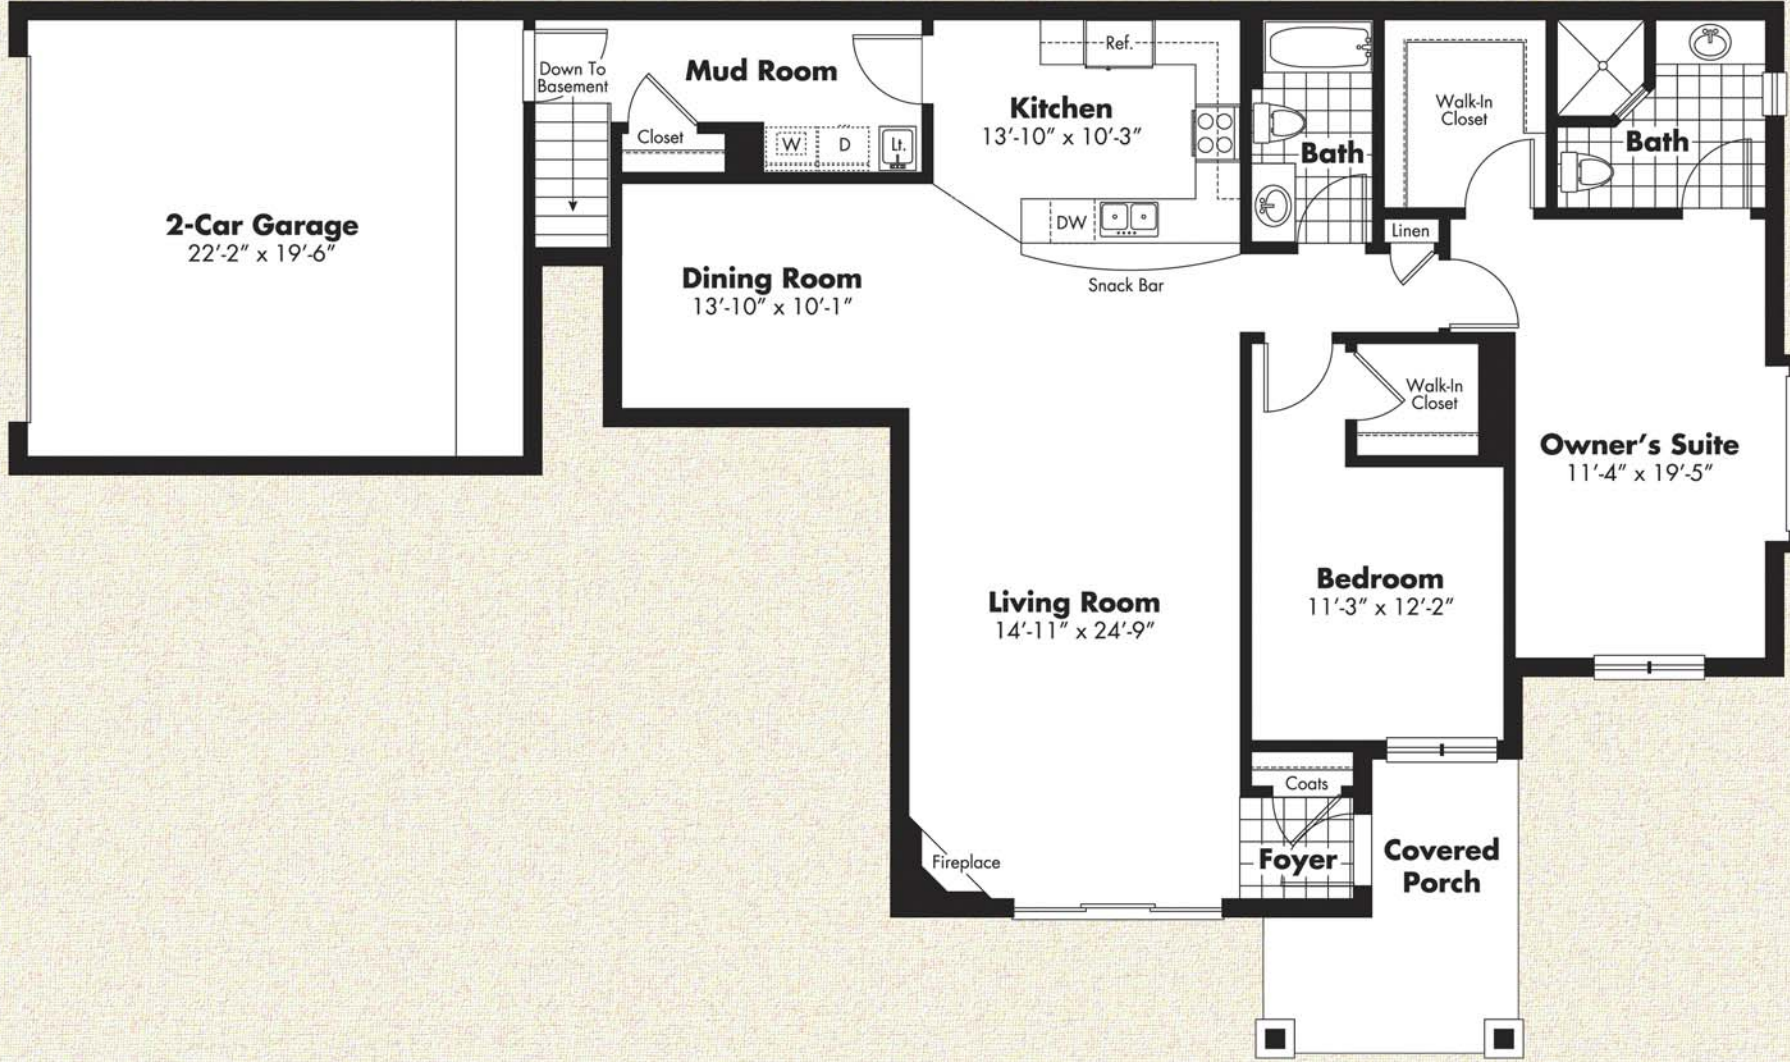

# BIRCHWOOD

**SQUARE FOOTAGE**  
 TOTAL: 1,677 SQ. FT.  
 Patio Level

ARTIST RENDERINGS AND FLOOR PLANS ARE FOR ILLUSTRATION PURPOSES ONLY AND ARE SUBJECT TO CHANGE. THESE PLANS ARE NOT TO BE REPRODUCED, CHANGED, OR COPIED IN ANY FORM OR MANNER WHATSOEVER.  
 WE RESERVE THE RIGHT TO MAKE CHANGES IN DESIGN, FEATURES AND OPTIONS WITHOUT NOTICE OR OBLIGATION. FLOOR PLAN DIMENSIONS AND SQUARE FOOTAGES ARE APPROXIMATE. NOTE: PLANS WILL VARY PER ELEVATION.  
 © 2014 MJC Companies®