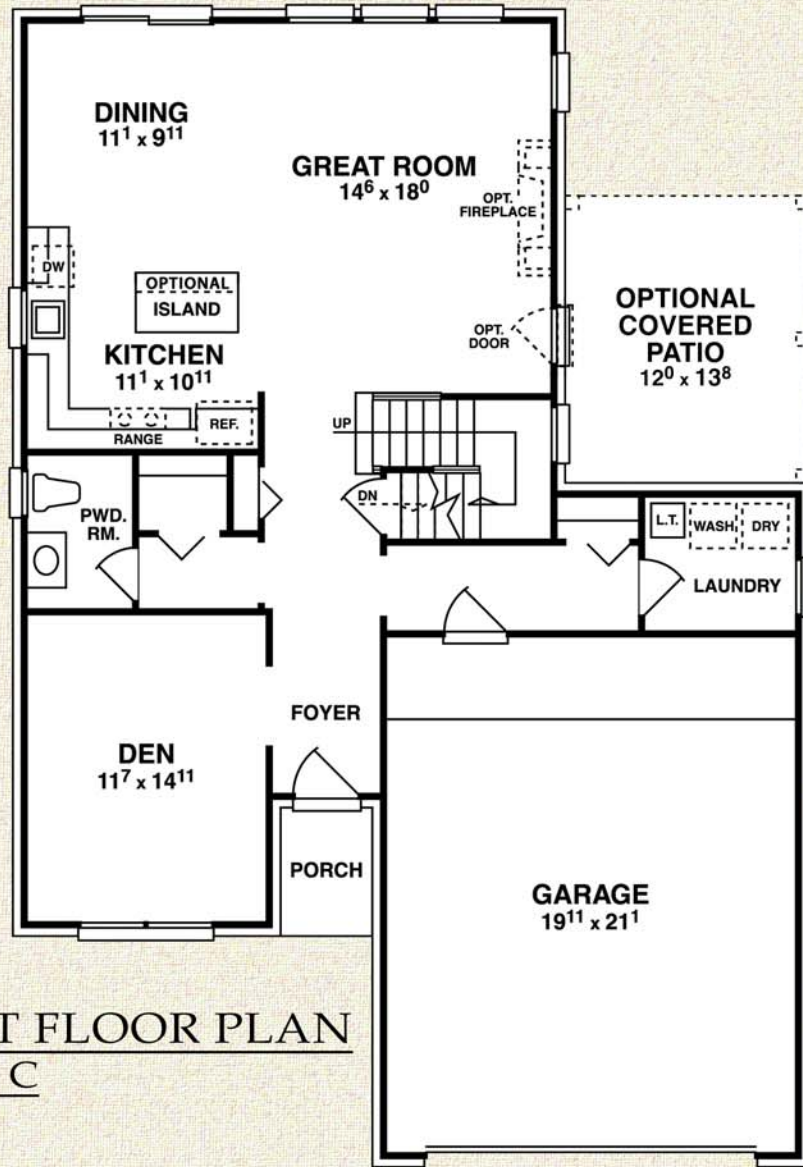

CEDAR III

FIRST FLOOR PLAN
ELEV C

FIRST FLOOR PLAN
ELEV A

FIRST FLOOR PLAN
ELEV B

SQUARE FOOTAGE
1ST FLOOR: 1,178 SQ. FT.
2ND FLOOR: 901 SQ. FT.
TOTAL: 2,079 SQ. FT.

39'-4" X 57'-0" FOOTPRINT
9'-0" FIRST FLOOR HEIGHT

ARTIST RENDERINGS AND FLOOR PLANS ARE FOR ILLUSTRATION PURPOSES ONLY AND ARE SUBJECT TO CHANGE. THESE PLANS ARE NOT TO BE REPRODUCED, CHANGED, OR COPIED IN ANY FORM OR MANNER WHATSOEVER.

WE RESERVE THE RIGHT TO MAKE CHANGES IN DESIGN, FEATURES AND OPTIONS WITHOUT NOTICE OR OBLIGATION. FLOOR PLAN DIMENSIONS AND SQUARE FOOTAGES ARE APPROXIMATE. NOTE: PLANS WILL VARY PER ELEVATION.

© 2017 MJC Companies®

CEDAR III

SECOND FLOOR PLAN
ELEV C

SECOND FLOOR PLAN
ELEV A

SECOND FLOOR PLAN
ELEV B

SQUARE FOOTAGE
1ST FLOOR: 1,178 SQ. FT.
2ND FLOOR: 901 SQ. FT.
TOTAL: 2,079 SQ. FT.

39'-4" X 57'-0" FOOTPRINT
9'-0" FIRST FLOOR HEIGHT