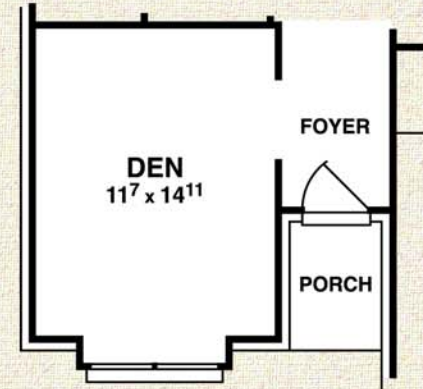

CEDAR III

FIRST FLOOR PLAN
ELEV C

FIRST FLOOR PLAN
ELEV A

FIRST FLOOR PLAN
ELEV B

SQUARE FOOTAGE
1ST FLOOR: 1,178 SQ. FT.
2ND FLOOR: 901 SQ. FT.
TOTAL: 2,079 SQ. FT.

39'-4" X 57'-0" FOOTPRINT
9'-0" FIRST FLOOR HEIGHT

ARTIST RENDERINGS AND FLOOR PLANS ARE FOR ILLUSTRATION PURPOSES ONLY AND ARE SUBJECT TO CHANGE. THESE PLANS ARE NOT TO BE REPRODUCED, CHANGED, OR COPIED IN ANY FORM OR MANNER WHATSOEVER.

WE RESERVE THE RIGHT TO MAKE CHANGES IN DESIGN, FEATURES AND OPTIONS WITHOUT NOTICE OR OBLIGATION. FLOOR PLAN DIMENSIONS AND SQUARE FOOTAGES ARE APPROXIMATE. NOTE: PLANS WILL VARY PER ELEVATION.

© 2017 MJC Companies®

CEDAR III

SECOND FLOOR PLAN
ELEV C

SECOND FLOOR PLAN
ELEV A

SECOND FLOOR PLAN
ELEV B

SQUARE FOOTAGE
1ST FLOOR: 1,178 SQ. FT.
2ND FLOOR: 901 SQ. FT.
TOTAL: 2,079 SQ. FT.

39'-4" X 57'-0" FOOTPRINT
9'-0" FIRST FLOOR HEIGHT