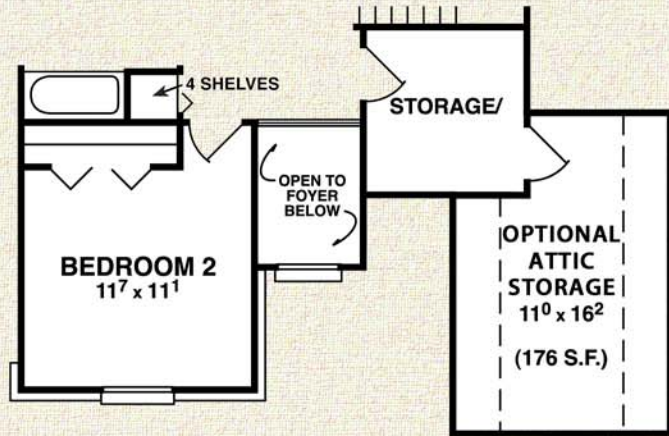

CEDAR III

SECOND FLOOR
PLAN OPT. ATTIC
ELEV C