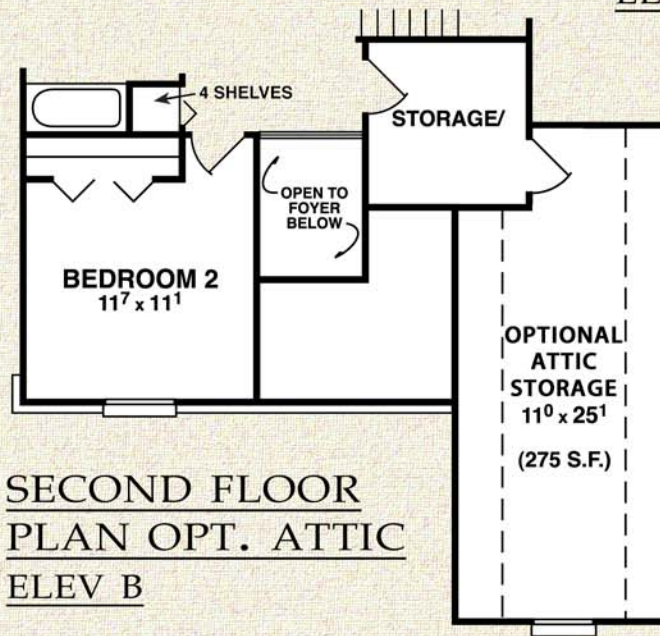

© 2017 MJC Companies®

CEDAR III

SECOND FLOOR PLAN
ELEV C

SECOND FLOOR PLAN
ELEV A

SECOND FLOOR PLAN
ELEV B

SQUARE FOOTAGE
1ST FLOOR: 1,178 SQ. FT.
2ND FLOOR: 901 SQ. FT.
TOTAL: 2,079 SQ. FT.

39'-4" X 57'-0" FOOTPRINT
9'-0" FIRST FLOOR HEIGHT

ARTIST RENDERINGS AND FLOOR PLANS ARE FOR ILLUSTRATION PURPOSES ONLY AND ARE SUBJECT TO CHANGE. THESE PLANS ARE NOT TO BE REPRODUCED, CHANGED, OR COPIED IN ANY FORM OR MANNER WHATSOEVER. WE RESERVE THE RIGHT TO MAKE CHANGES IN DESIGN, FEATURES AND OPTIONS WITHOUT NOTICE OR OBLIGATION. FLOOR PLAN DIMENSIONS AND SQUARE FOOTAGES ARE APPROXIMATE. NOTE: PLANS WILL VARY PER ELEVATION.

CEDAR III

SECOND FLOOR
PLAN OPT. ATTIC
ELEV C

SECOND FLOOR
PLAN OPT. ATTIC
ELEV A

SECOND FLOOR
PLAN OPT. ATTIC
ELEV B

SQUARE FOOTAGE
1ST FLOOR: 1,178 SQ. FT.
2ND FLOOR: 901 SQ. FT.
TOTAL: 2,079 SQ. FT.

39'-4" X 57'-0" FOOTPRINT
9'-0" FIRST FLOOR HEIGHT