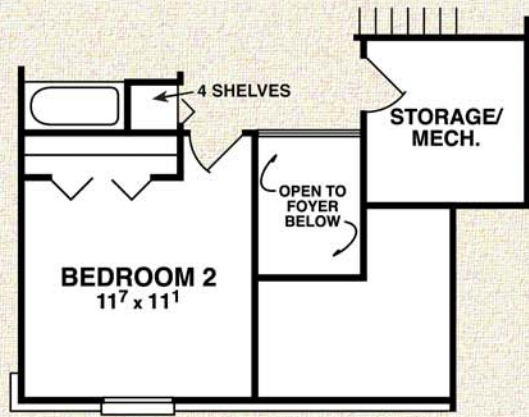

© 2017 MJC Companies®

CEDAR III

SECOND FLOOR PLAN
ELEV C

SECOND FLOOR PLAN
ELEV A

SECOND FLOOR PLAN
ELEV B

SQUARE FOOTAGE
1ST FLOOR: 1,178 SQ. FT.
2ND FLOOR: 901 SQ. FT.
TOTAL: 2,079 SQ. FT.

39'-4" X 57'-0" FOOTPRINT
9'-0" FIRST FLOOR HEIGHT

ARTIST RENDERINGS AND FLOOR PLANS ARE FOR ILLUSTRATION PURPOSES ONLY AND ARE SUBJECT TO CHANGE. THESE PLANS ARE NOT TO BE REPRODUCED, CHANGED, OR COPIED IN ANY FORM OR MANNER WHATSOEVER. WE RESERVE THE RIGHT TO MAKE CHANGES IN DESIGN, FEATURES AND OPTIONS WITHOUT NOTICE OR OBLIGATION. FLOOR PLAN DIMENSIONS AND SQUARE FOOTAGES ARE APPROXIMATE. NOTE: PLANS WILL VARY PER ELEVATION.