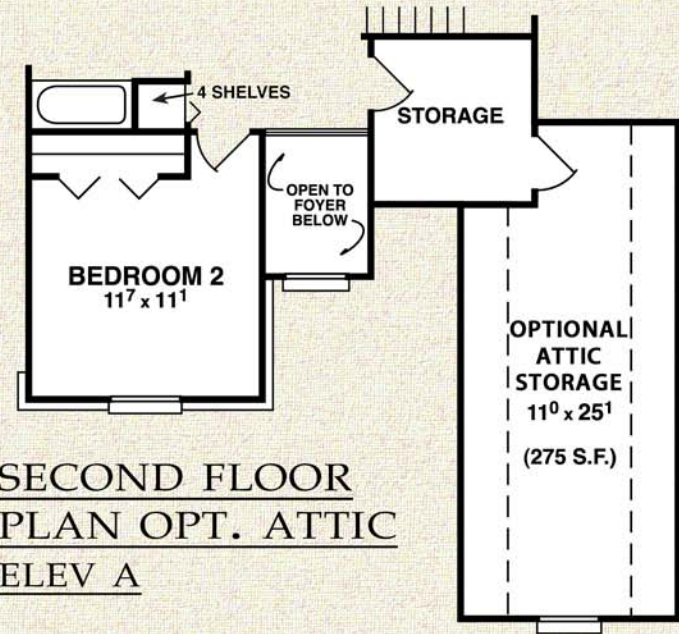

CEDAR III

SQUARE FOOTAGE
1ST FLOOR: 1,178 SQ. FT.
2ND FLOOR: 901 SQ. FT.
TOTAL: 2,079 SQ. FT.

39'-4" X 57'-0" FOOTPRINT
9'-0" FIRST FLOOR HEIGHT

ARTIST RENDERINGS AND FLOOR PLANS ARE FOR ILLUSTRATION PURPOSES ONLY AND ARE SUBJECT TO CHANGE. THESE PLANS ARE NOT TO BE REPRODUCED, CHANGED, OR COPIED IN ANY FORM OR MANNER WHATSOEVER.

WE RESERVE THE RIGHT TO MAKE CHANGES IN DESIGN, FEATURES AND OPTIONS WITHOUT NOTICE OR OBLIGATION. FLOOR PLAN DIMENSIONS AND SQUARE FOOTAGES ARE APPROXIMATE. NOTE: PLANS WILL VARY PER ELEVATION.

© 2017 MJC Companies®