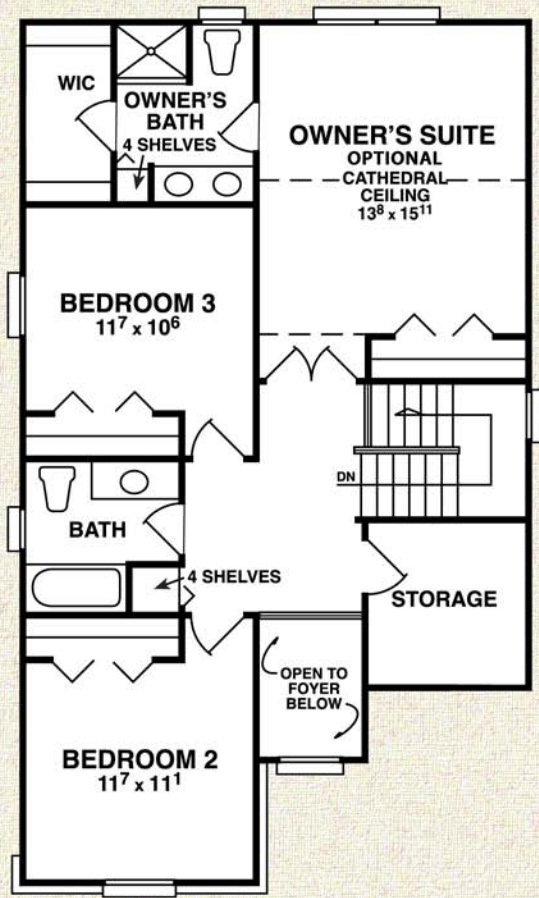

CEDAR III

FIRST FLOOR PLAN
ELEV C

FIRST FLOOR PLAN
ELEV A

FIRST FLOOR PLAN
ELEV B

SQUARE FOOTAGE
1ST FLOOR: 1,178 SQ. FT.
2ND FLOOR: 901 SQ. FT.
TOTAL: 2,079 SQ. FT.

39'-4" X 57'-0" FOOTPRINT
9'-0" FIRST FLOOR HEIGHT

ARTIST RENDERINGS AND FLOOR PLANS ARE FOR ILLUSTRATION PURPOSES ONLY AND ARE SUBJECT TO CHANGE. THESE PLANS ARE NOT TO BE REPRODUCED, CHANGED, OR COPIED IN ANY FORM OR MANNER WHATSOEVER.

WE RESERVE THE RIGHT TO MAKE CHANGES IN DESIGN, FEATURES AND OPTIONS WITHOUT NOTICE OR OBLIGATION. FLOOR PLAN DIMENSIONS AND SQUARE FOOTAGES ARE APPROXIMATE. NOTE: PLANS WILL VARY PER ELEVATION.

© 2017 MJC Companies®

CEDAR III

SECOND FLOOR PLAN
ELEV C

SECOND FLOOR PLAN
ELEV A

SECOND FLOOR PLAN
ELEV B

SQUARE FOOTAGE
1ST FLOOR: 1,178 SQ. FT.
2ND FLOOR: 901 SQ. FT.
TOTAL: 2,079 SQ. FT.

39'-4" X 57'-0" FOOTPRINT
9'-0" FIRST FLOOR HEIGHT