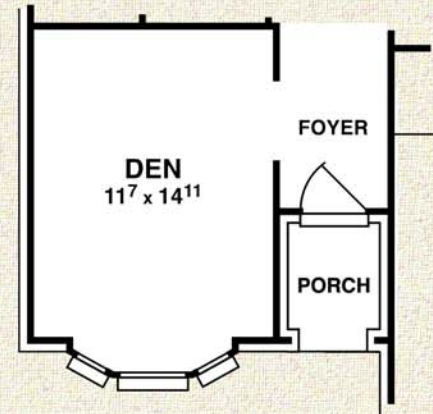

CEDAR III

FIRST FLOOR PLAN
ELEV C

FIRST FLOOR PLAN
ELEV A

FIRST FLOOR PLAN
ELEV B

SQUARE FOOTAGE
1ST FLOOR: 1,178 SQ. FT.
2ND FLOOR: 901 SQ. FT.
TOTAL: 2,079 SQ. FT.

39'-4" X 57'-0" FOOTPRINT
9'-0" FIRST FLOOR HEIGHT

ARTIST RENDERINGS AND FLOOR PLANS ARE FOR ILLUSTRATION PURPOSES ONLY AND ARE SUBJECT TO CHANGE. THESE PLANS ARE NOT TO BE REPRODUCED, CHANGED, OR COPIED IN ANY FORM OR MANNER WHATSOEVER.

WE RESERVE THE RIGHT TO MAKE CHANGES IN DESIGN, FEATURES AND OPTIONS WITHOUT NOTICE OR OBLIGATION. FLOOR PLAN DIMENSIONS AND SQUARE FOOTAGES ARE APPROXIMATE. NOTE: PLANS WILL VARY PER ELEVATION.

© 2017 MJC Companies®

CEDAR III

SECOND FLOOR PLAN
ELEV C

SECOND FLOOR PLAN
ELEV A

SECOND FLOOR PLAN
ELEV B

SQUARE FOOTAGE
1ST FLOOR: 1,178 SQ. FT.
2ND FLOOR: 901 SQ. FT.
TOTAL: 2,079 SQ. FT.

39'-4" X 57'-0" FOOTPRINT
9'-0" FIRST FLOOR HEIGHT