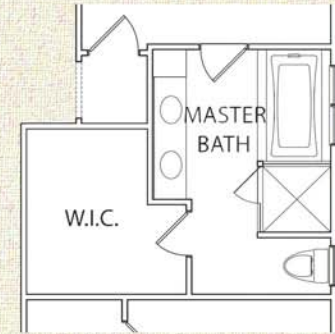

CHARLOTTE

OPT. MASTER BATH

SQUARE FOOTAGE
TOTAL: 2,292 SQ. FT.

51'-8" X 59'-0" FOOTPRINT
9'-0" 1ST FLOOR HEIGHT

FIRST FLOOR PLAN

ARTIST RENDERINGS AND FLOOR PLANS ARE FOR ILLUSTRATION PURPOSES ONLY AND ARE SUBJECT TO CHANGE. THESE PLANS ARE NOT TO BE REPRODUCED, CHANGED, OR COPIED IN ANY FORM OR MANNER WHATSOEVER. WE RESERVE THE RIGHT TO MAKE CHANGES IN DESIGN, FEATURES AND OPTIONS WITHOUT NOTICE OR OBLIGATION. FLOOR PLAN DIMENSIONS AND SQUARE FOOTAGES ARE APPROXIMATE. NOTE: PLANS WILL VARY PER ELEVATION.