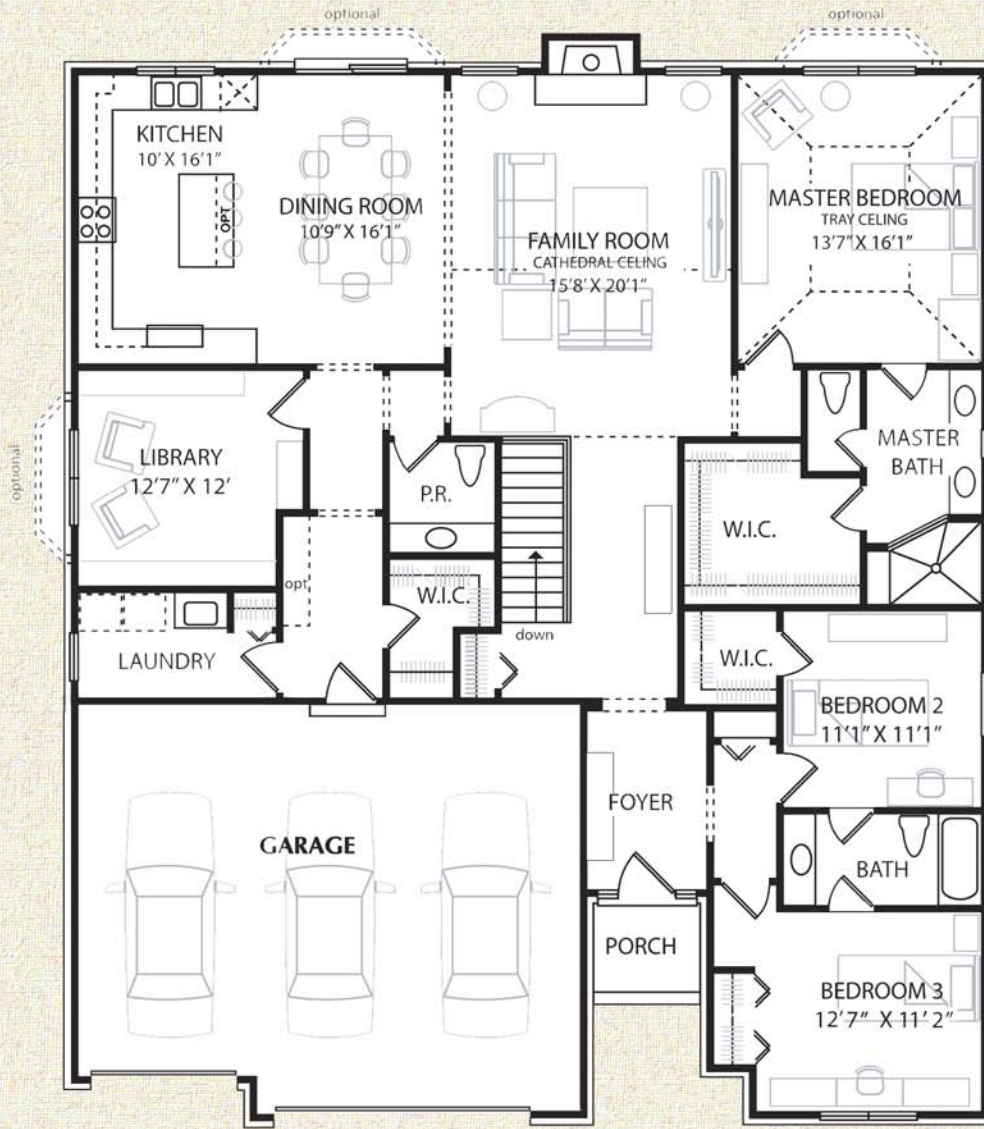

CHARLOTTE

OPT. MASTER BATH

SQUARE FOOTAGE
TOTAL: 2,292 SQ. FT.

51'-8" X 59'-0" FOOTPRINT
9'-0" 1ST FLOOR HEIGHT

FIRST FLOOR PLAN

ARTIST RENDERINGS AND FLOOR PLANS ARE FOR ILLUSTRATION PURPOSES ONLY AND ARE SUBJECT TO CHANGE. THESE PLANS ARE NOT TO BE REPRODUCED, CHANGED, OR COPIED IN ANY FORM OR MANNER WHATSOEVER. WE RESERVE THE RIGHT TO MAKE CHANGES IN DESIGN, FEATURES AND OPTIONS WITHOUT NOTICE OR OBLIGATION. FLOOR PLAN DIMENSIONS AND SQUARE FOOTAGES ARE APPROXIMATE. NOTE: PLANS WILL VARY PER ELEVATION.