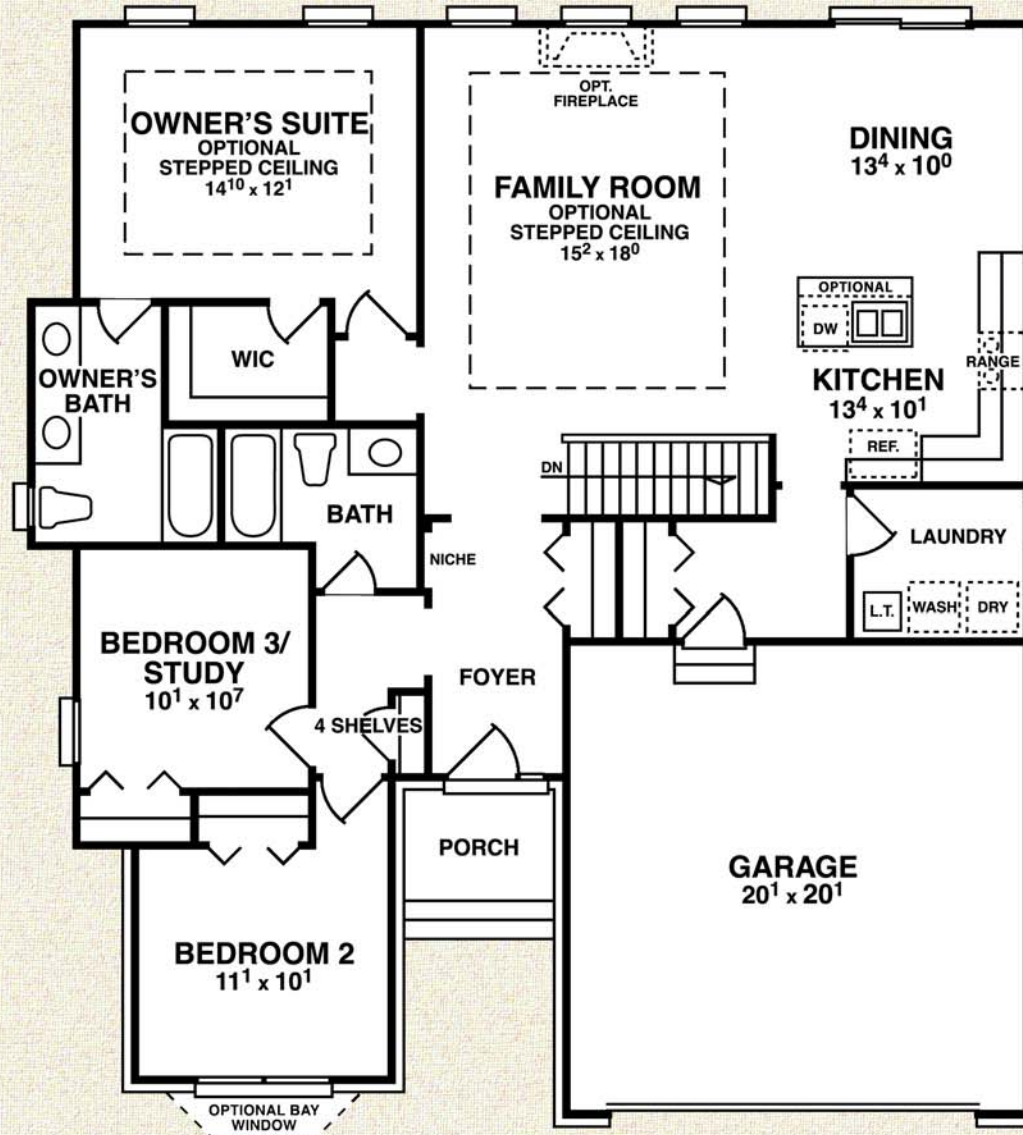

CYPRESS

FIRST FLOOR PLAN

SQUARE FOOTAGE
TOTAL: 1,538 SQ. FT.

43'-0" X 49'-3" FOOTPRINT
9'-0" FIRST FLOOR HEIGHT