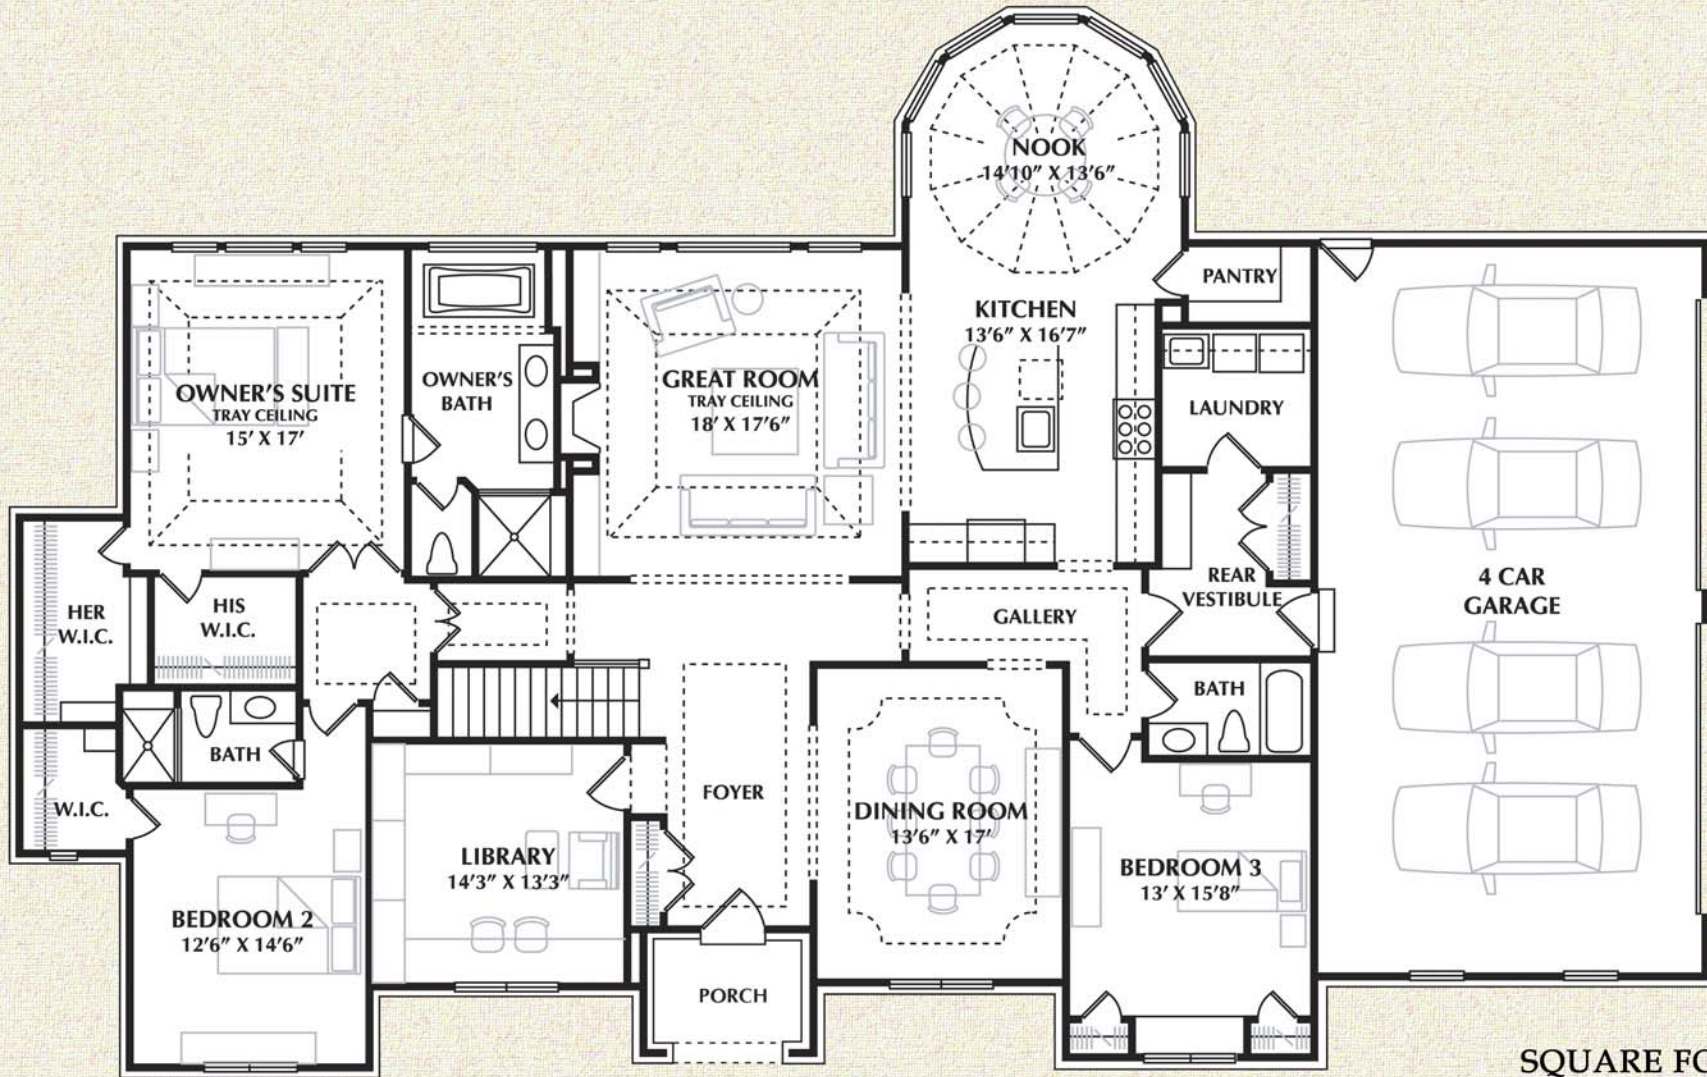

NORMANDY

FIRST FLOOR PLAN

SQUARE FOOTAGE
TOTAL: 3,105 SQ. FT.

93-10" X 57'-6" FOOTPRINT
9'-0" 1ST FLOOR HEIGHT

ARTIST RENDERINGS AND FLOOR PLANS ARE FOR ILLUSTRATION PURPOSES ONLY AND ARE SUBJECT TO CHANGE. THESE PLANS ARE NOT TO BE REPRODUCED, CHANGED, OR COPIED IN ANY FORM OR MANNER WHATSOEVER.

WE RESERVE THE RIGHT TO MAKE CHANGES IN DESIGN, FEATURES AND OPTIONS WITHOUT NOTICE OR OBLIGATION. FLOOR PLAN DIMENSIONS AND SQUARE FOOTAGES ARE APPROXIMATE. NOTE: PLANS WILL VARY PER ELEVATION.

© 2014 MJC Companies®