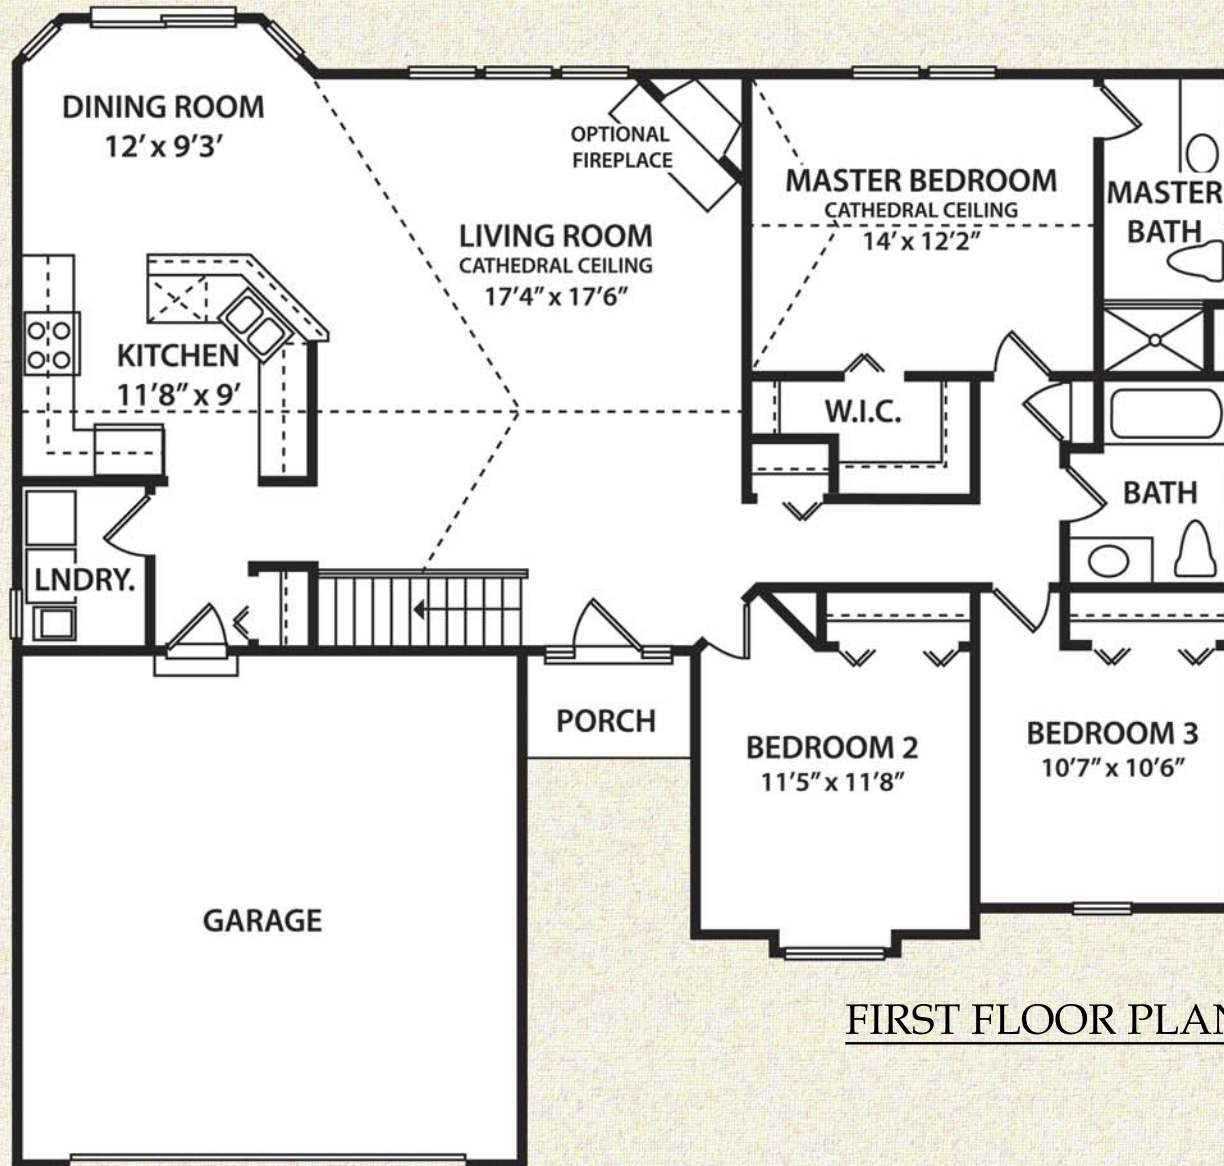

VILLAGER

FIRST FLOOR PLAN

SQUARE FOOTAGE
TOTAL: 1,473 SQ. FT.

ARTIST RENDERINGS AND FLOOR PLANS ARE FOR ILLUSTRATION PURPOSES ONLY AND ARE SUBJECT TO CHANGE. THESE PLANS ARE NOT TO BE REPRODUCED, CHANGED, OR COPIED IN ANY FORM OR MANNER WHATSOEVER.

WE RESERVE THE RIGHT TO MAKE CHANGES IN DESIGN, FEATURES AND OPTIONS WITHOUT NOTICE OR OBLIGATION. FLOOR PLAN DIMENSIONS AND SQUARE FOOTAGES ARE APPROXIMATE. NOTE: PLANS WILL VARY PER ELEVATION.

© 2015 MJC Companies®