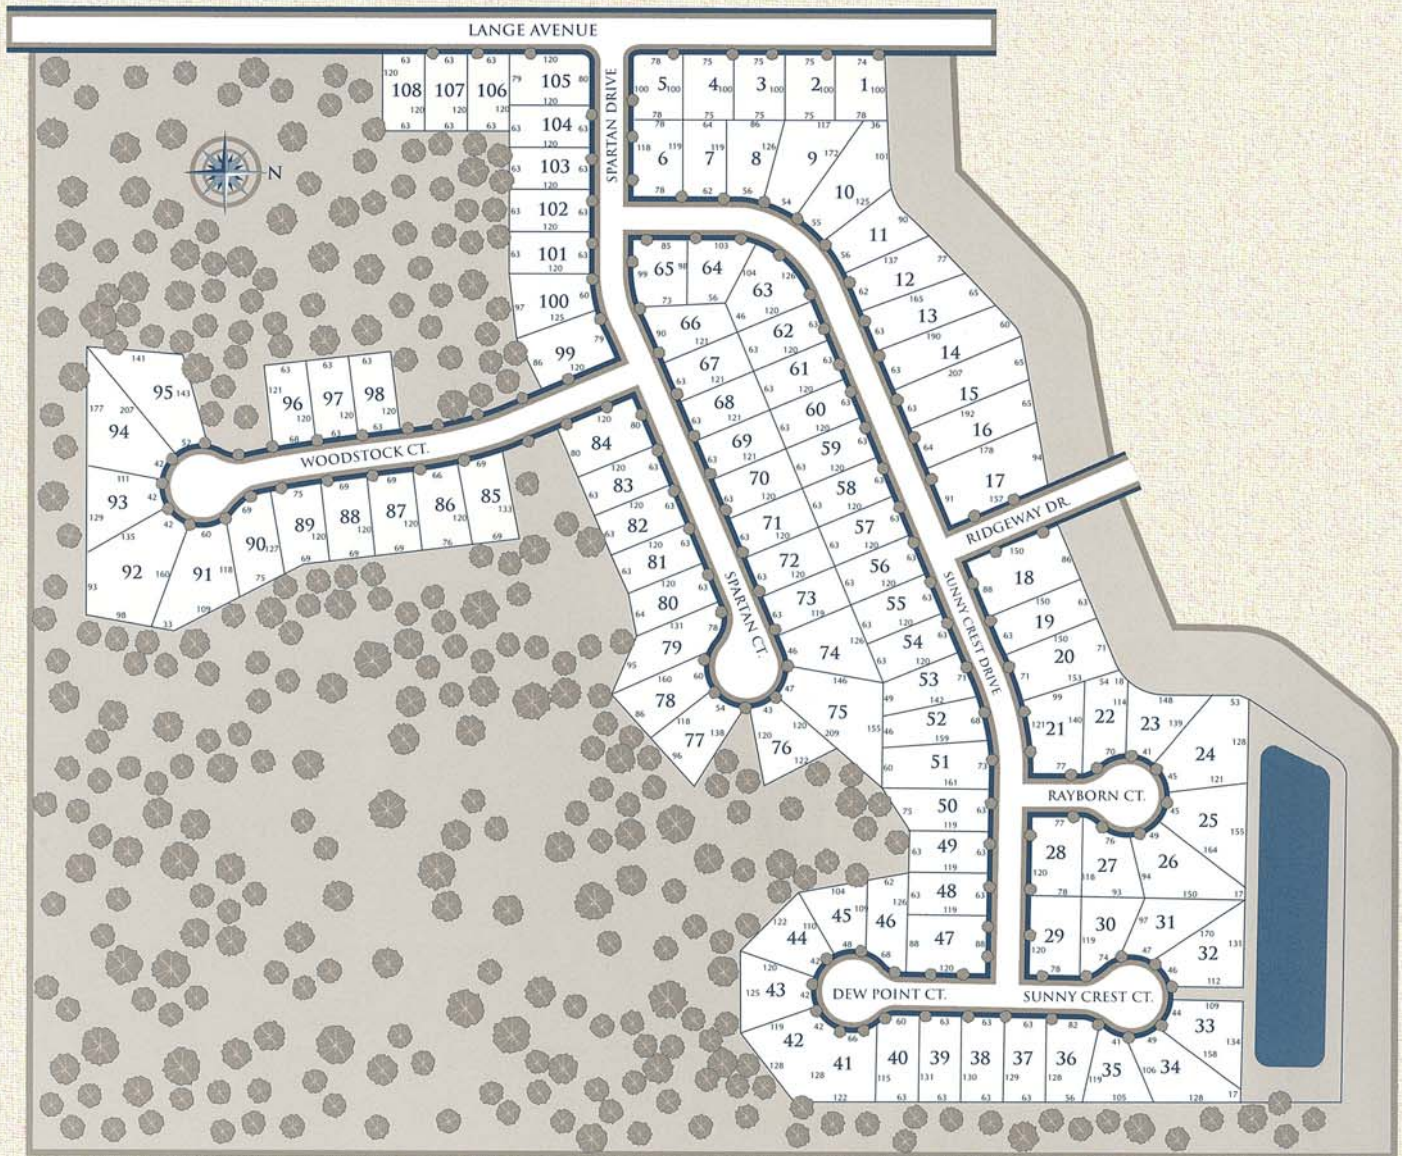

SITE PLAN

(734) 347-0645
www.mjccompanies.com

FOX CREEK OF BROWNSTOWN SOUTH

Located south of Pennsylvania Road between Beech Daly and Inkster, Fox Creek of Brownstown South's 108 homesites are set within a lushly wooded area featuring abundant open space. Nearby amenities include relaxing at one of four Metroparks or numerous smaller parks, boating & fishing on Lake Erie, shopping at Southland Mall or making some new discovery at the Henry Ford or Historic Fort Wayne.

Revised 10/22/19