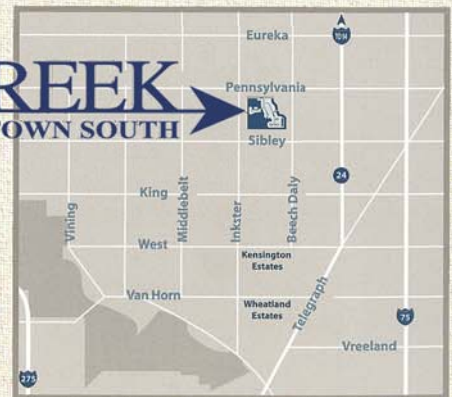

FOX CREEK OF BROWNSTOWN SOUTH

Located south of Pennsylvania Road between Beech Daly and Inkster, Fox Creek of Brownstown South's 108 homesites are set within a lushly wooded area featuring abundant open space. Nearby amenities include relaxing at one of four Metroparks or numerous smaller parks, boating & fishing on Lake Erie, shopping at Southland Mall or making some new discovery at the Henry Ford or Historic Fort Wayne.