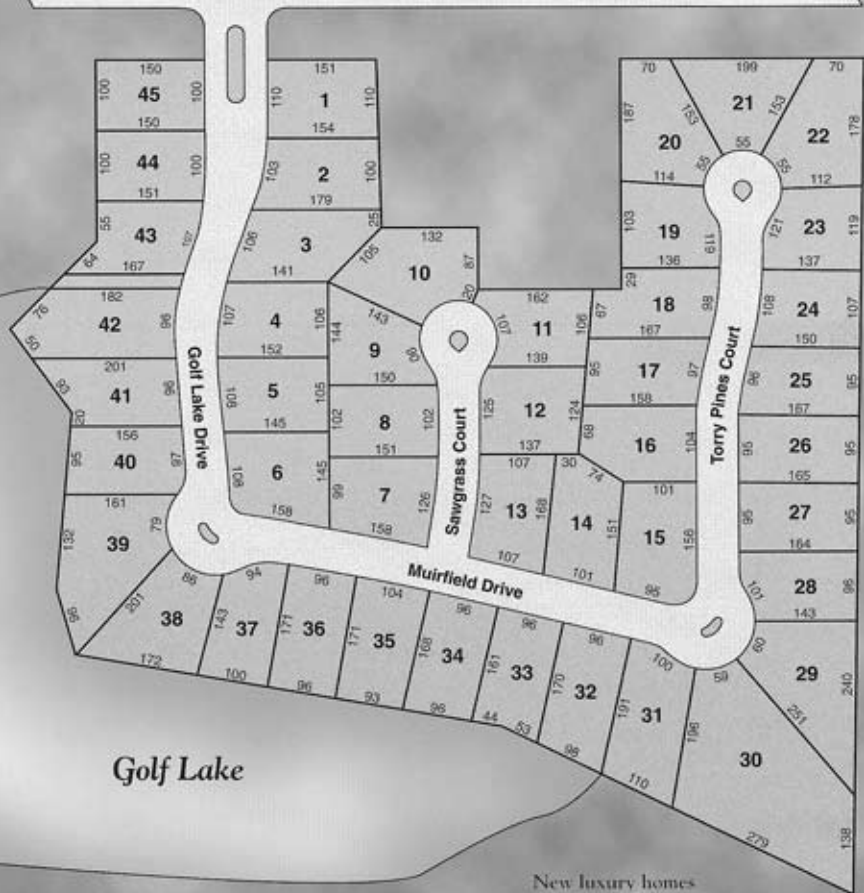

NORTHLINE ROAD

Golf Lake

New luxury homes at Golf Lake Estates are surrounded by the award winning Lakes of Taylor Golf Course. Residents will have access to the course via available private carts and can enjoy the picturesque lakefront views within your community.