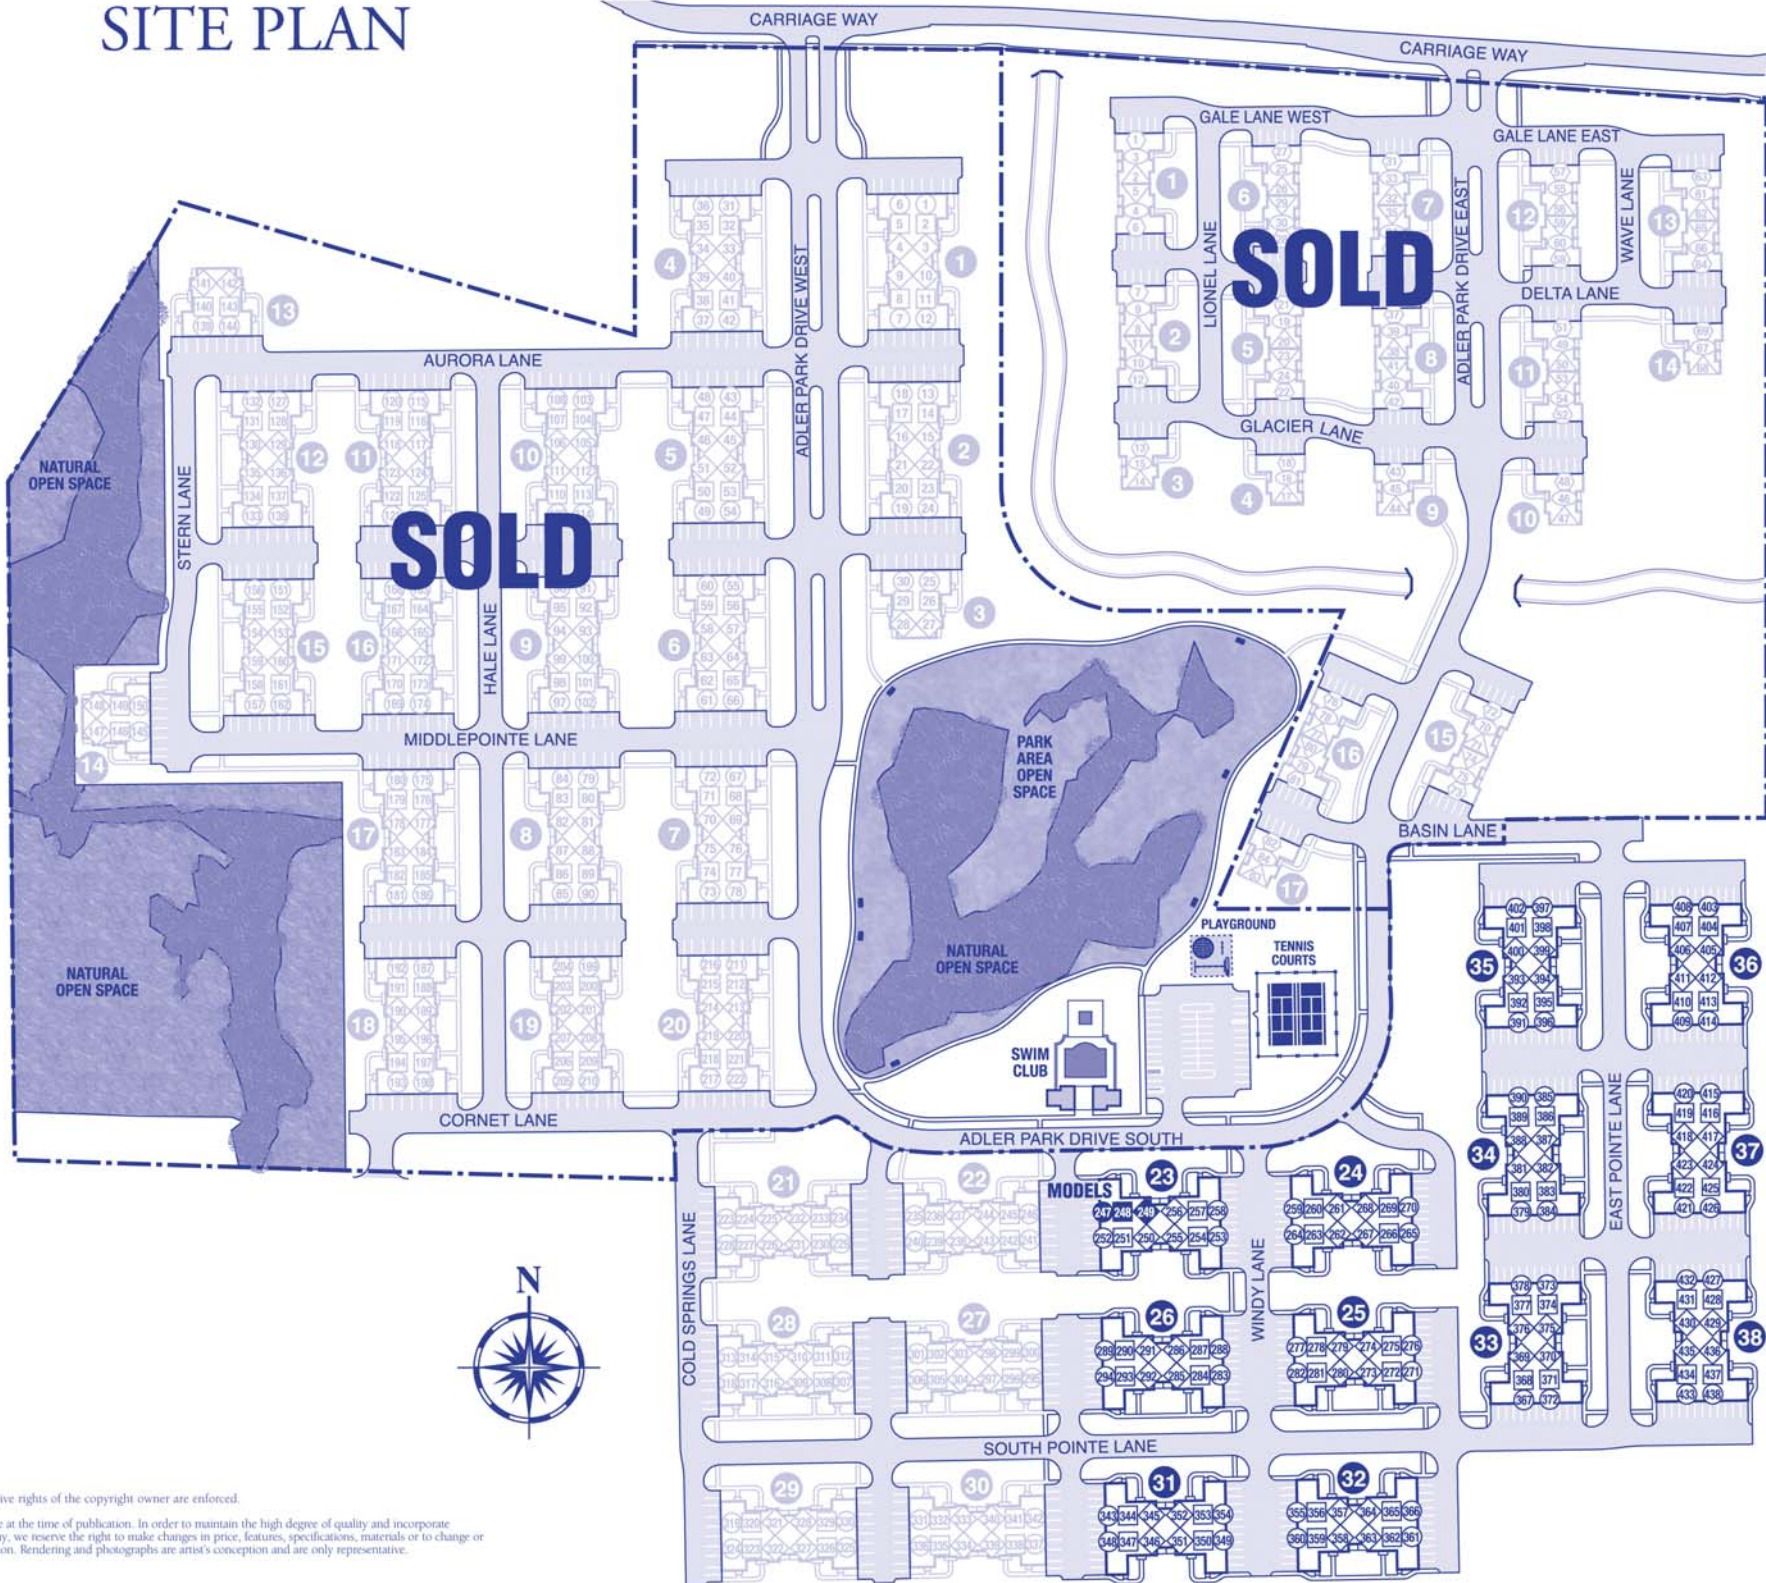

SITE PLAN

MANORS AT NORTH POINTE

Located on the east side of Gratiot, north of 23 Mile Rd.
(586) 421-2078

- ASHBURY II
- BUCKINGHAM II
- CHESTERFIELD III

INTERSTATE-94 SOUTHBOUND EXIT RAMP