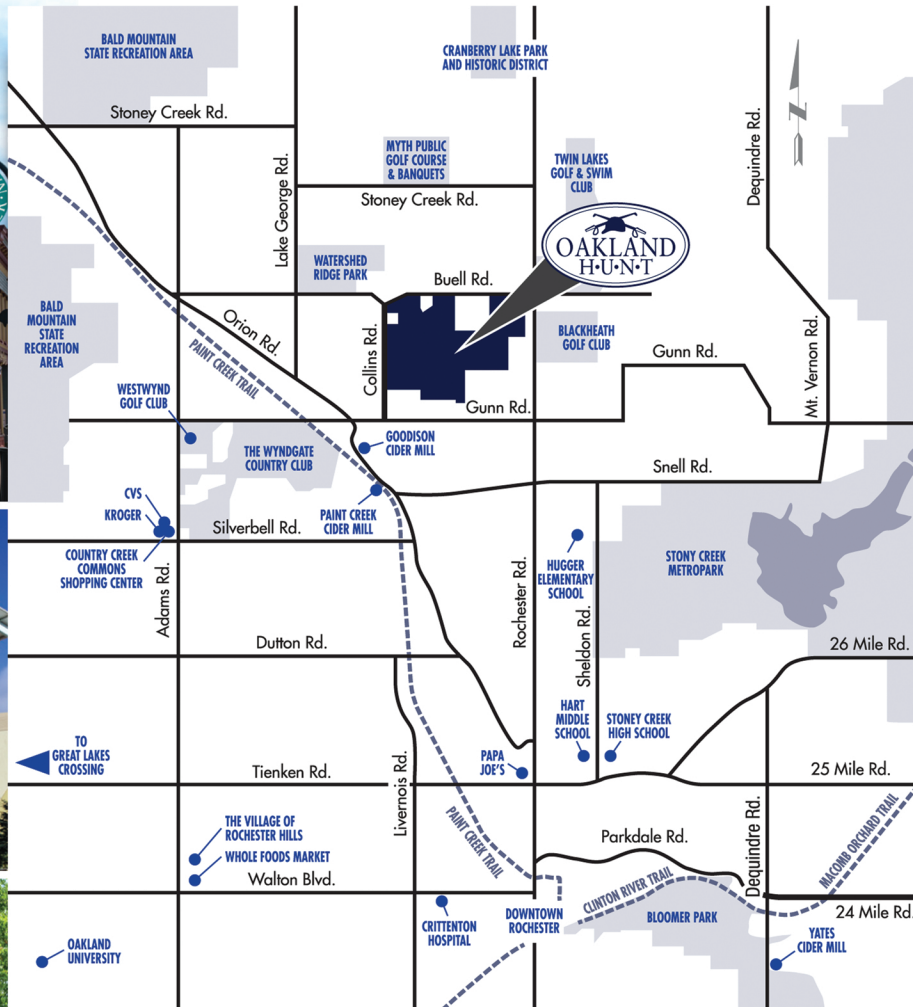

Community Plan

Oakland Hunt is located on the south side of West Buell Road just west of Rochester Road.

For Information Visit
MJCCompanies.com

AVAILABLE HOMESITES

Discover the benefits of living at Oakland Hunt, one of Oakland Township's most desirable communities. Lovely brick and stone entryways feature lush landscaping and seasonal flowers, welcoming residents and visitors to explore what lies beyond. A drive along the gorgeous streetscape reveals MJC Companies final remaining homesites - the perfect canvas for your dream home.

WHY YOU'LL LOVE THIS COMMUNITY

Picture yourself in the perfect location for you and your loved ones. Oakland Hunt, located in beautiful Oakland Township, places you in the heart of it all. An abundance of tranquil lakes and streams throughout the township provide a picturesque haven to explore. Discover Bald Mountain State Recreation Area and Stony Creek Metropark, where you can get in touch with nature. Enjoy a round of golf at one of many nearby private and public clubs.